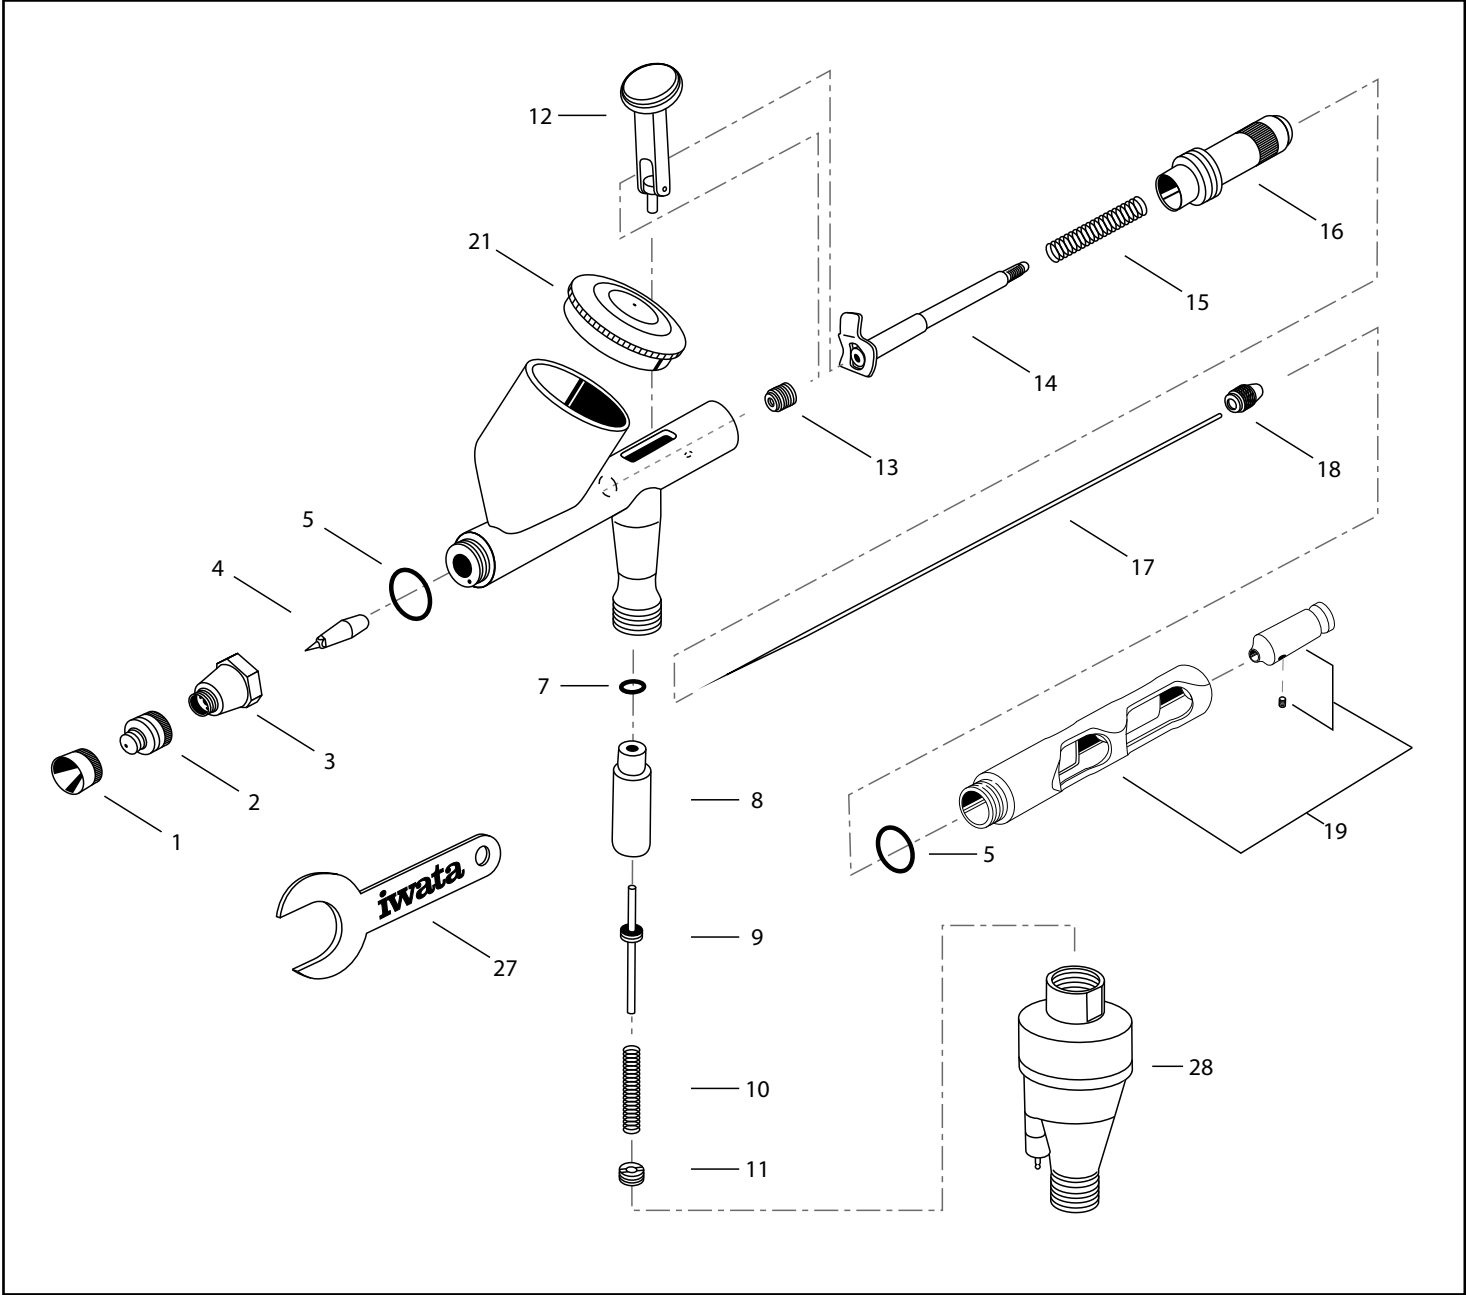

IWATA VAULT KUSTOM CS

#	ITEM DESCRIPTION	ITEM #
1	Needle Cap	I6011
2	Nozzle Cap E3	I6022
3	Head Cap	I6031
4	Nozzle E3	I6042
5	O-Ring	I6051
7	Valve Piston Packing	I5801
8	Air Valve Guide Body	I6081
9	Air Valve	I6091
10	Air Valve Spring	I5104
11	Air Valve Guide Screw	I6111
12	Elevated Main Lever	I5453

#	ITEM DESCRIPTION	ITEM #
13	Needle Packing Screw Set (PTFE)	I7251
14	Needle Chucking Guide	I7151
15	Needle Spring	I1351
16	Spring Guide	I7701
17	Needle E3	I6172
18	Needle Chucking Nut	I1202
19	Rapid Access Handle/Needle Grip Set	
21	Cup Lid	I6181
27	Spanner Head Cap Wrench	I6301
28	Pistol-Grip Filter	FA450