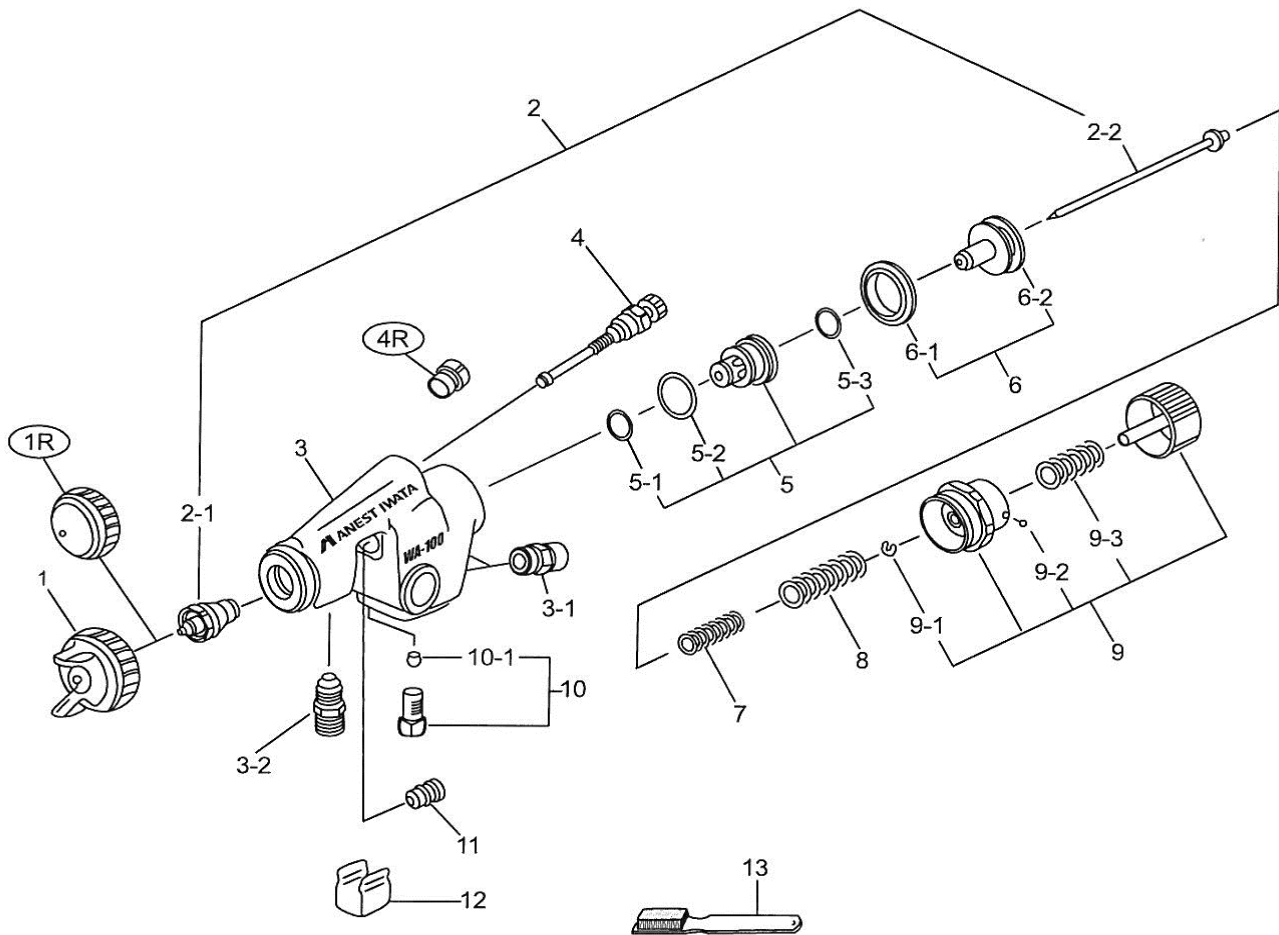

# WA101/R Automatic Spray Gun

ITEM NO.	PART NO.	DESCRIPTION	ITEM NO.	PART NO.	DESCRIPTION
1	93704610	Air Cap Set E2P	6-2	93511580	Piston
1	93696610	Air Cap Set H2	7	93514580	Needle Spring
1	93689610	Air Cap Set E1	8	93513580	Piston Spring
1 R	93815622	Air Cap Set	9	93840581	Fluid Adj. Set with Ratchet
1a	93576530	Air Cap Packing (White) #	9-1	93912030	E Stopper Pkt 2
1b	93608320	Cap Packing (Black) #	9-2	93914730	Steel Balls Pkt 2
2	93811621	Nozzle/ Needle Set 0.8mm	9-3	93104420	Fluid Adjust Spring
2	93813621	Nozzle/ Needle Set 1.3mm	10	93811580	Bolt Set
2	93808621	Nozzle/ Needle Set 1.0mm	10-1	93810580	Bolt Cap Pkt 2
2	93816621	Nozzle/ Needle Set 0.5mm	11	93765610	Needle Packing Set #
3	WA-101-1	Body	12	93522581	Cover
3-1	93502620	Air Nipple	13	96990600	Brush
3-2	93584530	Fluid Nipple			
4	93801621	Spreader Adj. Set		WA100RSK	Reservice Kit includes item marked #
4R	93625370	Plug			
5	93805620	Air Valve Seat Set			
5-1					
5-2	93849620	O Ring Set includes 5-1 & 5-3 #			
5-3					
6-1	93903440	Piston Packing 2 Pce Set #			