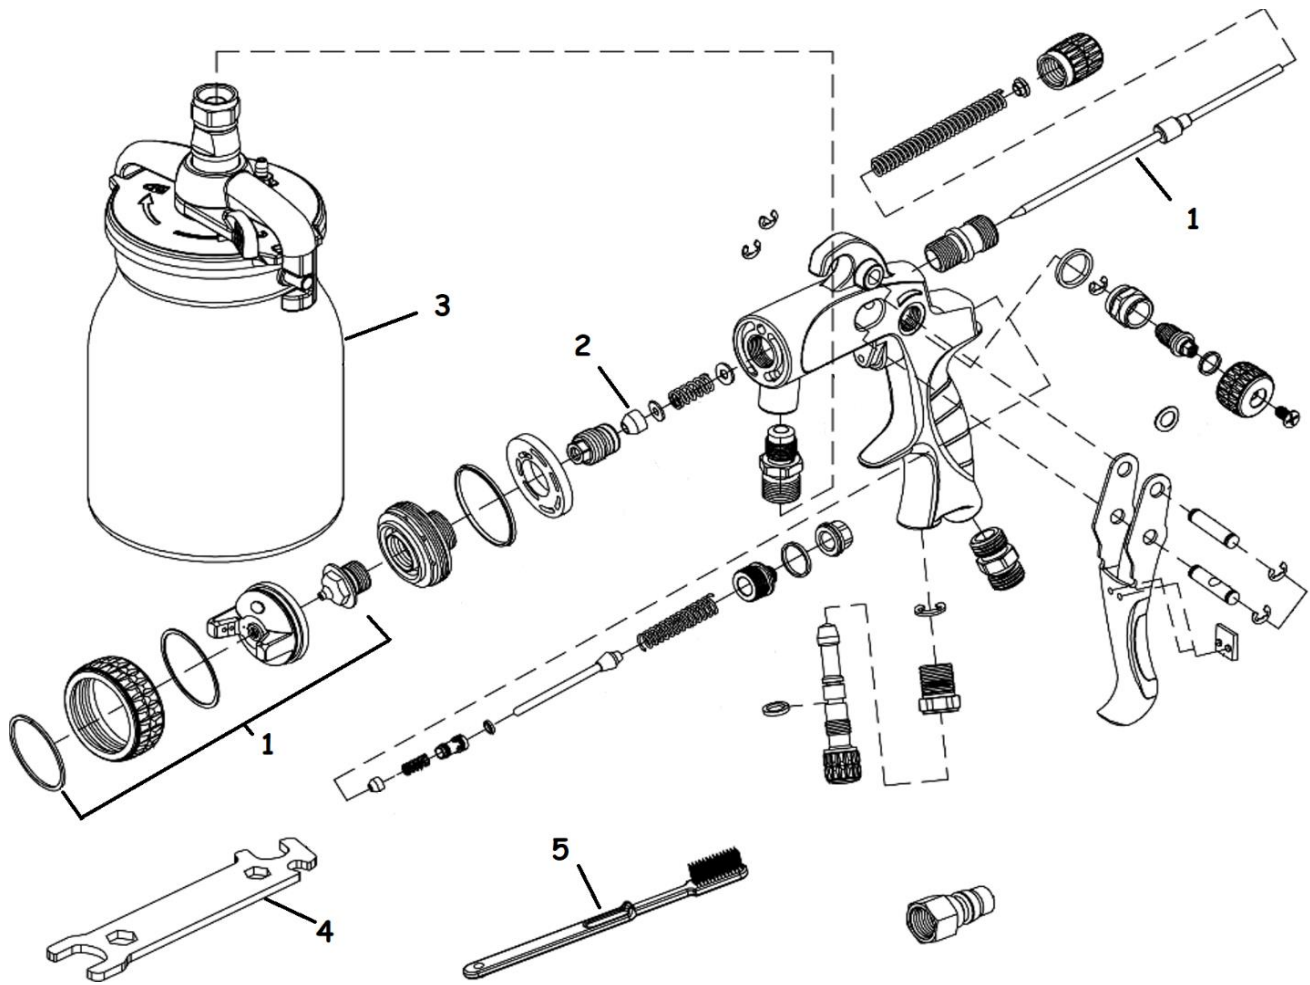

PS.SUCTION Suction Spray Gun

ITEM NO.	PART NO.	DESCRIPTION	ITEM NO.	PART NO.	DESCRIPTION
1	PS.SUCTIONNNA15	Needle Nozzle Aircap 1.5mm			
1	PS.SUCTIONNNA20	Needle Nozzle Aircap 2.0mm			
2	PS.PACKING	Needle Packing			
3	PS.1000	Suction Pot			
4	K100	Spanner			
5	96990600	Brush			