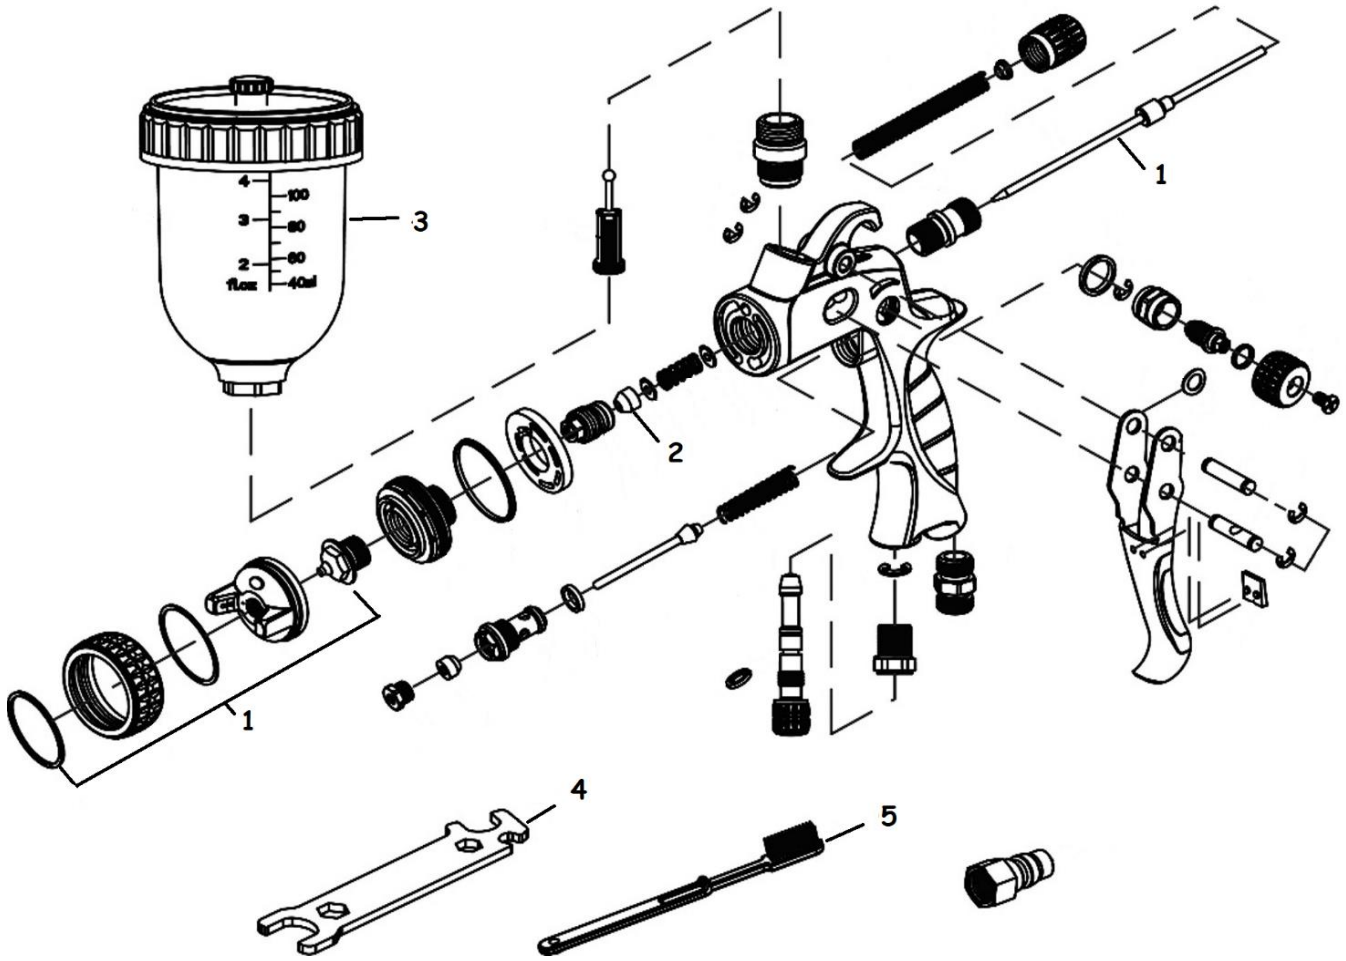

PS.MINI Mini Gravity Spray Gun

ITEM NO.	PART NO.	DESCRIPTION	ITEM NO.	PART NO.	DESCRIPTION
1	PS.MININNA10	Needle Nozzle Aircap 1.0mm			
1	PS.MININNA12	Needle Nozzle Aircap 1.2mm			
2	PS.PACKINGMINI	Needle Packing			
3	PS.125	Suction Pot			
4	K100	Spanner			
5	96990600	Brush			