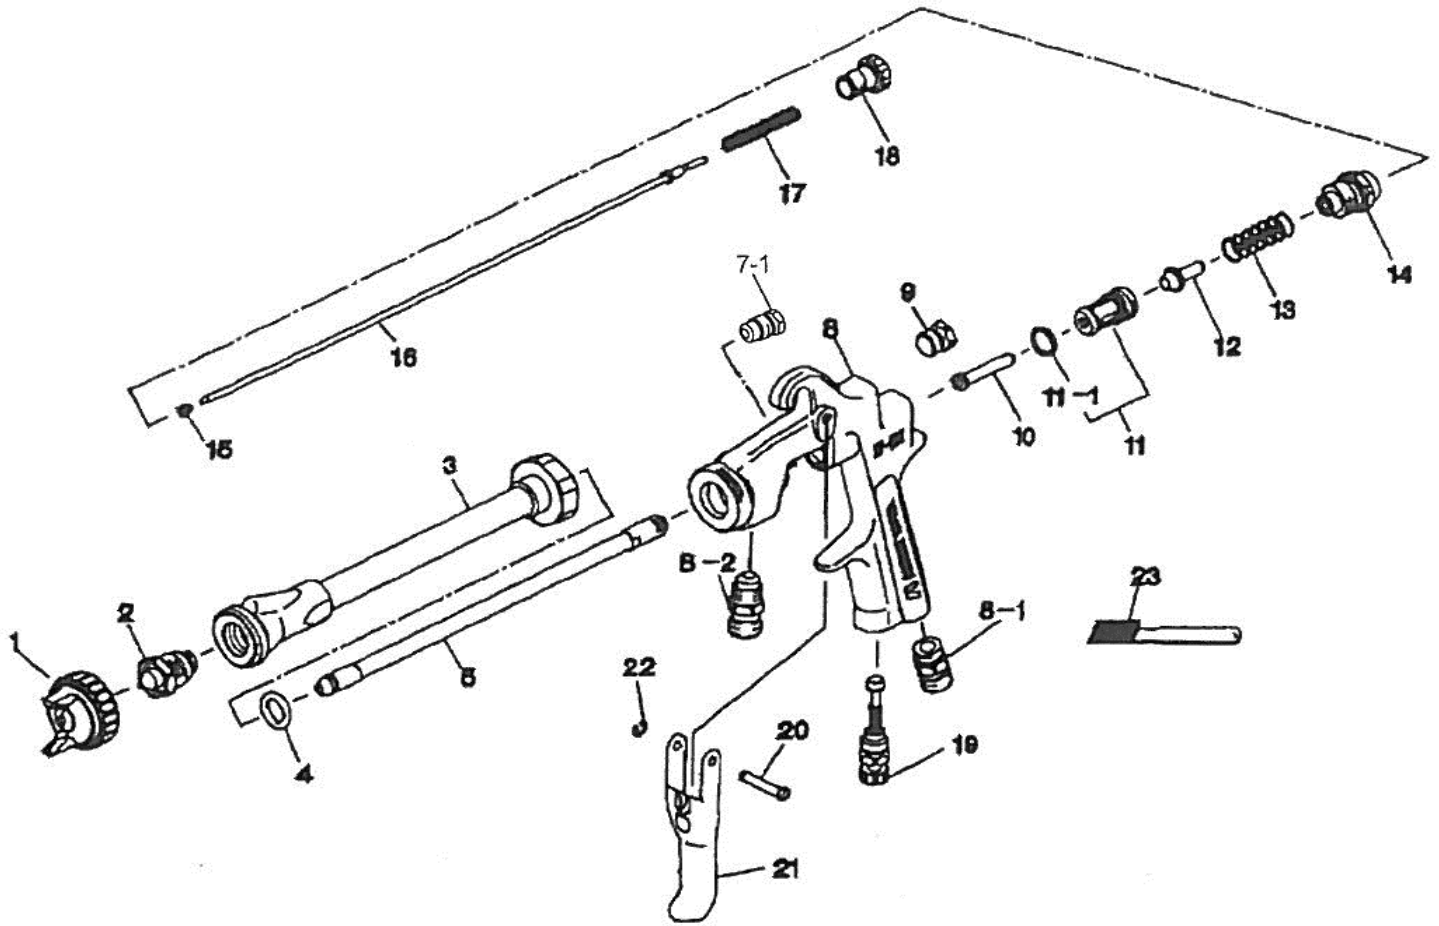

LW10/18 Extension Spray Gun

ITEM NO.	PART NO.	DESCRIPTION	ITEM NO.	PART NO.	DESCRIPTION
1	93689610	Air Cap Set E1 1.0mm	9	93625370	Blank Screw
1	93700610	Air Cap Set N1 1.8mm	10	93935430	Air Valve Shaft
2	93703610	Fluid Nozzle 1.8mm	11	93843530	Air Valve Seat Set
2	93692610	Fluid Nozzle 1.0mm	11-1	96638008	O Ring
3	93844610	Air Pipe Set 0015	12	93591530	Air Valve
3	93846610	Air Pipe Set 0030	13	93719530	Air Valve Spring
3	93847610	Air Pipe Set 0050	14	93844532	Fluid Adj. Guide Set
3	93836610	Air Pipe Set 4530	15	93596610	Needle Valve Guide Set
3	93840610	Air Pipe Set 4515	16	93834610	Needle Valve Set 300mm
3	93843610	Air Pipe Set 4550	16	93838610	Needle Valve Set 150mm
3	93848610	Air Pipe Set 9015	16	93841610	Needle Valve Set 500mm
3	93850610	Air Pipe Set 9030	17	93593530	Fluid Needle Spring
3	93851610	Air Pipe Set 9050	18	93594532	Fluid Adj. Knob
4	96638004	O Ring	19	93845531	Air Adj. Set
5	93835610	Fluid Pipe Set 300mm	20	93667360	Trigger Stud
5	93839610	Fluid Pipe Set 150mm	21	93597530	Trigger
5	93842610	Fluid Pipe Set 500mm	22	93912030	E Stopper Pkt 2
7-1	93765610	Needle Packing with Nut	23	96990600	Brush
8-1	93660300	Air Nipple			
8-2	93584530	Fluid Nipple			