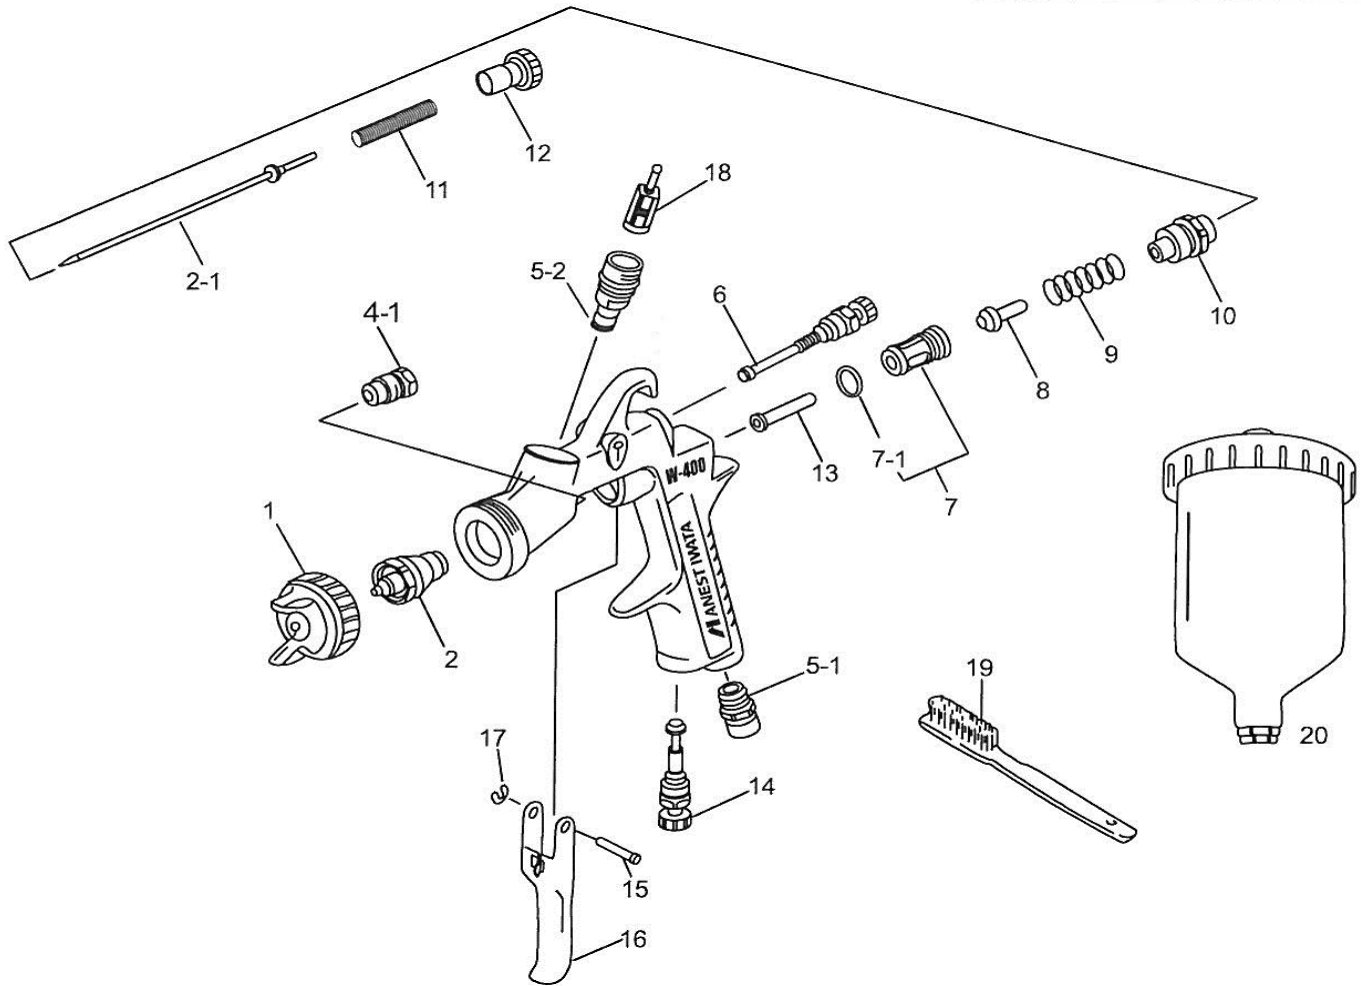

LPH400LVX

HVLP Spray Gun

ITEM NO.	PART NO.	DESCRIPTION	ITEM NO.	PART NO.	DESCRIPTION
1	93548700	Air Cap Set LVX (Orange)	10	93844532	Fluid Adj. Guide Set
1a	93512600	Air Cap Cover Ring - Black #	11	93593530	Fluid Needle Spring
1b	93708240	Air Cap Packing - White #	12	93594532	Fluid Adj. Knob
2	93552600	Fluid Nozzle 1.2mm	13	93935430	Air Valve Shaft
2	93896600	Fluid Nozzle 1.3mm	14	93845531	Air Adj. Set
2	93547600	Fluid Nozzle 1.4mm	15	93667360	Trigger Stud
2	93515650	Fluid Nozzle 1.5mm	16	93517600	Trigger
2	93553600	Fluid Nozzle 1.6mm	17	93912030	E Stopper #
2	93554600	Fluid Nozzle 1.8mm	18	SEL.3	Filter Pkt 3
2-1	93829600	Fluid Needle 1.2mm	19	96990600	Brush
2-1	93830600	Fluid Needle 1.3mm, 1.4mm, 1.5mm, 1.6mm	20	PCG.6PM	Gravity Cup 600ml
2-1	93831600	Fluid Needle 1.8mm		94002321	Lid only for PCG.6PM
4-1	93765610	Needle Packing with Nut #		94003320	Breather Stopper
5-1	93660300	Air Nipple		W400RSK	Reservice Kit includes items marked #
5-2	93650531	Fluid Nipple			
6	93842601	Fan Pattern Adj. Set			
7	93843530	Air Valve Seat Set			
7-1	96638008	O Ring #			
8	93591530	Air Valve			
9	93719530	Air Valve Spring			