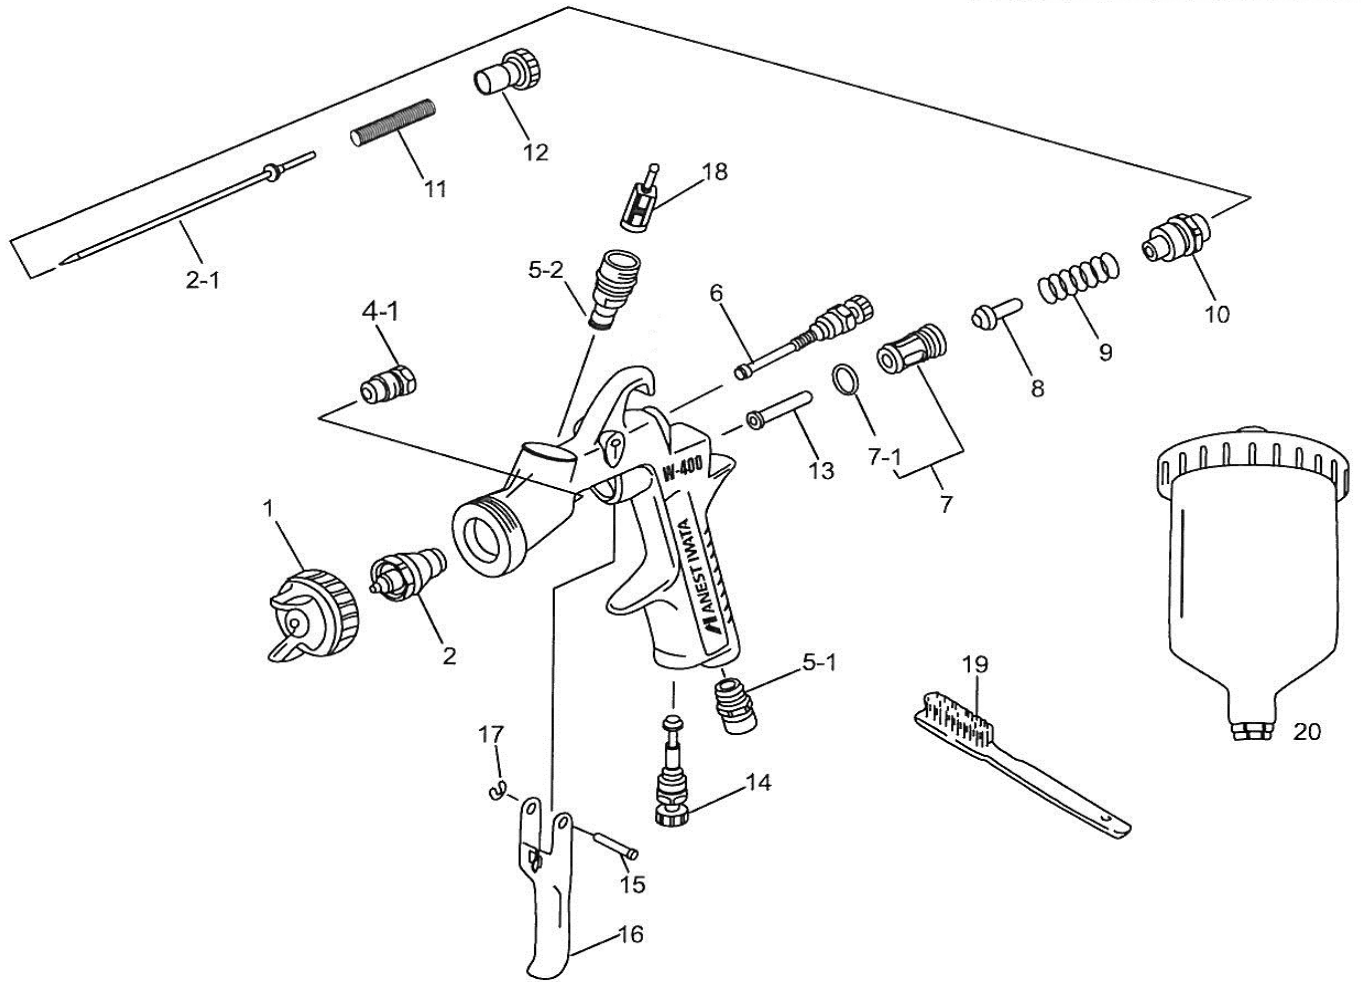

LPH400LVB

HVLP Spray Gun

ITEM NO.	PART NO.	DESCRIPTION	ITEM NO.	PART NO.	DESCRIPTION
1	93524650	Air Cap Set LVB (Purple)	10	93844532	Fluid Adj. Guide Set
1a	93512600	Air Cap Cover Ring - Black #	11	93593530	Fluid Needle Spring
1b	93708240	Air Cap Packing - White #	12	93594532	Fluid Adj. Knob
2	93552600	Fluid Nozzle 1.2mm	13	93935430	Air Valve Shaft
2	93896600	Fluid Nozzle 1.3mm	14	93845531	Air Adj. Set
2	93547600	Fluid Nozzle 1.4mm	15	93667360	Trigger Stud
2	93515650	Fluid Nozzle 1.5mm	16	93517600	Trigger
2	93553600	Fluid Nozzle 1.6mm	17	93912030	E Stopper #
2	93554600	Fluid Nozzle 1.8mm	18	SEL.3	Filter Pkt 3
2-1	93829600	Fluid Needle 1.2mm	19	96990600	Brush
2-1	93830600	Fluid Needle 1.3mm, 1.4mm, 1.5mm, 1.6mm	20	PCG.6PM	Gravity Cup 600ml
2-1	93831600	Fluid Needle 1.8mm		94002321	Lid only for PCG.6PM
4-1	93765610	Needle Packing with Nut #		94003320	Breather Stopper
5-1	93660300	Air Nipple		W400RSK	Reservice Kit includes items marked #
5-2	93650531	Fluid Nipple			
6	93842601	Fan Pattern Adj. Set			
7	93843530	Air Valve Seat Set			
7-1	96638008	O Ring #			
8	93591530	Air Valve			
9	93719530	Air Valve Spring			