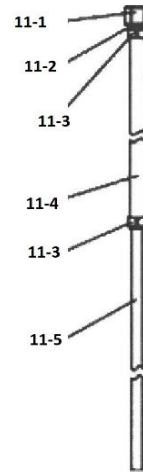

DPS901G / 1201C Double Diaphragm Pump