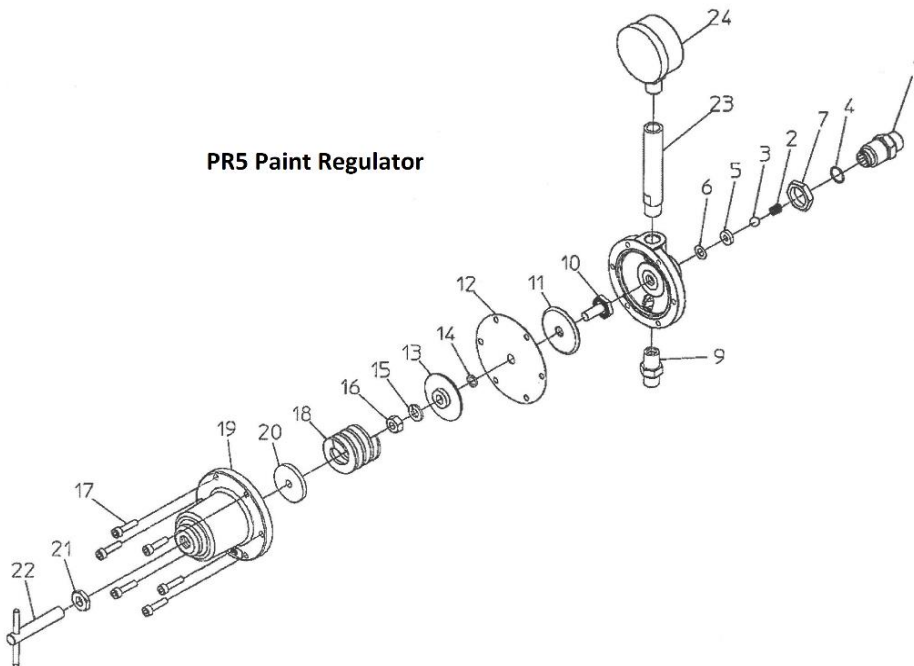

Updated: August 2021

DPS901G / 1201C Double Diaphragm Pump

PR5 Paint Regulator

DPS901G / 1201C Double Diaphragm Pump

ITEM NO.	PART NO.	DESCRIPTION	ITEM NO.	PART NO.	DESCRIPTION
1		Diaphragm Pump	12	102000601	Hopper Set 6LT (Not Shown)
2	PR5	Paint Regulator (See Parts Below)	13	94492870	Twin Regulator Set (Not Shown)
3	TF8	Paint Filter See (Parts Below)			
4	94493810	Stand			
5	94427591	Ball Valve Male / Male 1/4"			
6	94455620	Elbow			
7	94432630	Ball Valve			
8	94637780	Pick Up Filter Complete			
8-1	94344780	Filter Body			
8-2	94345780	Filter 50 Mesh			
8-3	94346780	Intake Filter Retaining Spring			
9	94968752	Suction Hose Asseby			
10	94343310	Joint			
11	94402640	Drain Hose Set			
11-1	94017021	Cap Nut			
11-2	PJU02F	Hose Joint			
11-3	97372010	Hose Band			
11-4	94473590	Drain Hose			
11-5	94607560	Drain Pipe			