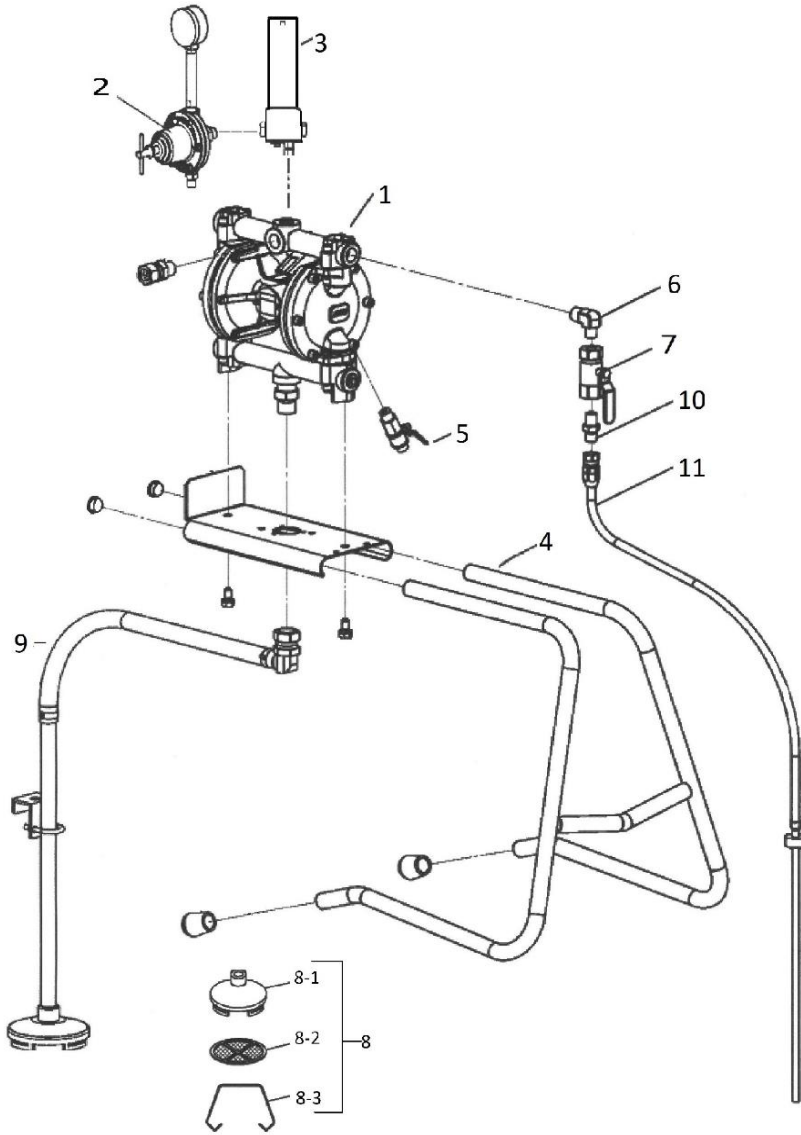

Updated: August 2021

DPS901G / 1201C Double Diaphragm Pump

PR5 Paint Regulator

DPS901G / 1201C Double Diaphragm Pump

ITEM NO.	PART NO.	DESCRIPTION	ITEM NO.	PART NO.	DESCRIPTION
1		Diaphragm Pump	12	102000601	Hopper Set 6LT (Not Shown)
2	PR5	Paint Regulator (See Parts Below)	13	94492870	Twin Regulator Set (Not Shown)
3	TF8	Paint Filter See (Parts Below)			
4	94493810	Stand			
5	94427591	Ball Valve Male / Male 1/4"			
6	94455620	Elbow			
7	94432630	Ball Valve			
8	94637780	Pick Up Filter Complete			
8-1	94344780	Filter Body			
8-2	94345780	Filter 50 Mesh			
8-3	94346780	Intake Filter Retaining Spring			
9	94968752	Suction Hose Asseby			
10	94343310	Joint			
11	94402640	Drain Hose Set			
11-1	94017021	Cap Nut			
11-2	PJU02F	Hose Joint			
11-3	97372010	Hose Band			
11-4	94473590	Drain Hose			
11-5	94607560	Drain Pipe			