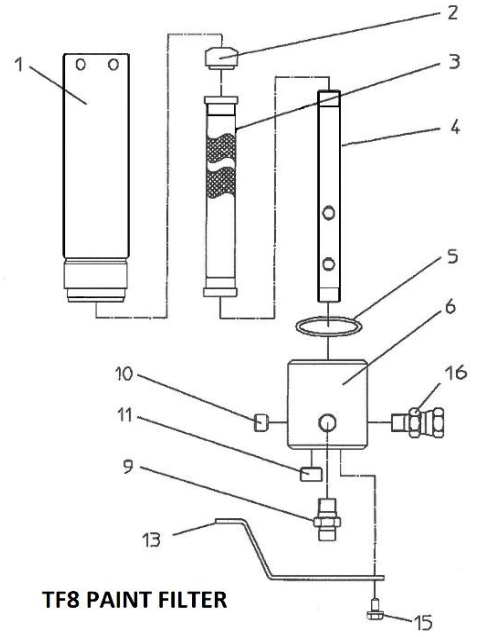

Updated: August 2021

DPS901G / 1201C Double Diaphragm Pump

PR5 Paint Regulator

DPS901G / 1201C Double Diaphragm Pump

ITEM NO.	PART NO.	DESCRIPTION	ITEM NO.	PART NO.	DESCRIPTION
1		Diaphragm Pump	12	102000601	Hopper Set 6LT (Not Shown)
2	PR5	Paint Regulator (See Parts Below)	13	94492870	Twin Regulator Set (Not Shown)
3	TF8	Paint Filter See (Parts Below)			
4	94493810	Stand			
5	94427591	Ball Valve Male / Male 1/4"			
6	94455620	Elbow			
7	94432630	Ball Valve			
8	94637780	Pick Up Filter Complete			
8-1	94344780	Filter Body			
8-2	94345780	Filter 50 Mesh			
8-3	94346780	Intake Filter Retaining Spring			
9	94968752	Suction Hose Asseby			
10	94343310	Joint			
11	94402640	Drain Hose Set			
11-1	94017021	Cap Nut			
11-2	PJU02F	Hose Joint			
11-3	97372010	Hose Band			
11-4	94473590	Drain Hose			
11-5	94607560	Drain Pipe			