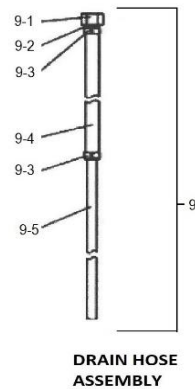

Updated: August 2021

ALS333

Airless Pump - Plunger Pump

ITEM NO.	PART NO.	DESCRIPTION	ITEM NO.	PART NO.	DESCRIPTION
	ALS333	Plunger Pump	9	94402640	Drain Hose Set
	AX360GUN	Airless Spray Gun	9-1	94017021	Cap Nut
	AX15M	Airless Paint Hose 15m	9-2	PJU02F	Hose Joint
			9-3	97372010	Hose Band
	TF8	Paint Filter	9-4	94473590	Drain Hose
1	94561670	Cylinder	9-5	94607560	Drain Pipe
2	94563670	Nut			
3	934569670	TF8 Filter Element Yellow Cap 100 Mesh Pk2			
3-1	AG100005000	TF8 Filter Element Red Cap 50 Mesh each			
3-2	UF000100	TF8 Filter Element Old Style Steel Cap 100 Mesh			
4	94564670	Centre Post Screw		PR5	Paint Regulator
5	94412120	Gasket TF8 Filter Base to Body			
6	N/A	Body		94302890	Wheeled Cart
9	94343310	Fluid Inlet Joint			
10	96990412	Plug for TF8 Body 1/4"			
11	96990413	Plug for TF8 3/8"			
13	94342780	Filter Stay			
15	96136610	Filter Stay Mounting Bolt & Washer			
16	94343780	Fluid Output Joint 1/4" x 3/8"			
3	94968752	Suction Hose & Filter Assembly			
3-2	94325551	Suction Pipe			
3-3	94360780	U Bolt			
3-4	94334001	Intake Pipe Stay			
3-5	97372026	Hose Band			
3-6	94321613	Intake Hose			
3-7	94935602	Suction Joint			
8	94637780	Pick Up Filter Complete			
8-1	94344780	Filter Body			
8-2	94345780	Filter 50 Mesh			
8-3	94346780	Intake Filter Retaining Spring			
7	94964691	ALS333 Air Regulator			
7-1	94302870	Gauge Only 1/8" Rear Mount			
7-3	96356100	Hex Socket Bolt			
7-4	94339790	Nipple G1/4M x R1/4M			
7-5	94302881	Mounting Plate			
7-6	96382042	Nut for 7-3			
7-7	94339800	Nipple R1/4 x R1/4MLP			
7-8	94302830	Ball Valve 1/4" FF with Exhaust Port			
7-9	94302840	Safety Valve G1/4 8 Bar			
7-10	94303100	T Piece Ridzione Conica 3/8" - 1/4"MF			
7-11	94302850	T Piece Maschio Central 1/4"			
7-12	94302860	Quick Joint 1/4" Male			