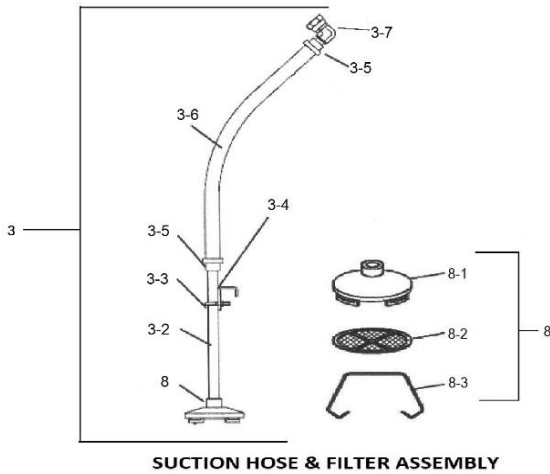

Updated: August 2021

ALS333

Airless Pump - Plunger Pump

ITEM NO.	PART NO.	DESCRIPTION	ITEM NO.	PART NO.	DESCRIPTION
	ALS333	Plunger Pump	9	94402640	Drain Hose Set
	AX360GUN	Airless Spray Gun	9-1	94017021	Cap Nut
	AX15M	Airless Paint Hose 15m	9-2	PJU02F	Hose Joint
			9-3	97372010	Hose Band
	TF8	Paint Filter	9-4	94473590	Drain Hose
1	94561670	Cylinder	9-5	94607560	Drain Pipe
2	94563670	Nut			
3	934569670	TF8 Filter Element Yellow Cap 100 Mesh Pk2			
3-1	AG100005000	TF8 Filter Element Red Cap 50 Mesh each			
3-2	UF000100	TF8 Filter Element Old Style Steel Cap 100 Mesh			
4	94564670	Centre Post Screw		PR5	Paint Regulator
5	94412120	Gasket TF8 Filter Base to Body			
6	N/A	Body		94302890	Wheeled Cart
9	94343310	Fluid Inlet Joint			
10	96990412	Plug for TF8 Body 1/4"			
11	96990413	Plug for TF8 3/8"			
13	94342780	Filter Stay			
15	96136610	Filter Stay Mounting Bolt & Washer			
16	94343780	Fluid Output Joint 1/4" x 3/8"			
3	94968752	Suction Hose & Filter Assembly			
3-2	94325551	Suction Pipe			
3-3	94360780	U Bolt			
3-4	94334001	Intake Pipe Stay			
3-5	97372026	Hose Band			
3-6	94321613	Intake Hose			
3-7	94935602	Suction Joint			
8	94637780	Pick Up Filter Complete			
8-1	94344780	Filter Body			
8-2	94345780	Filter 50 Mesh			
8-3	94346780	Intake Filter Retaining Spring			
7	94964691	ALS333 Air Regulator			
7-1	94302870	Gauge Only 1/8" Rear Mount			
7-3	96356100	Hex Socket Bolt			
7-4	94339790	Nipple G1/4M x R1/4M			
7-5	94302881	Mounting Plate			
7-6	96382042	Nut for 7-3			
7-7	94339800	Nipple R1/4 x R1/4MLP			
7-8	94302830	Ball Valve 1/4" FF with Exhaust Port			
7-9	94302840	Safety Valve G1/4 8 Bar			
7-10	94303100	T Piece Ridzione Conica 3/8" - 1/4"MF			
7-11	94302850	T Piece Maschio Central 1/4"			
7-12	94302860	Quick Joint 1/4" Male			