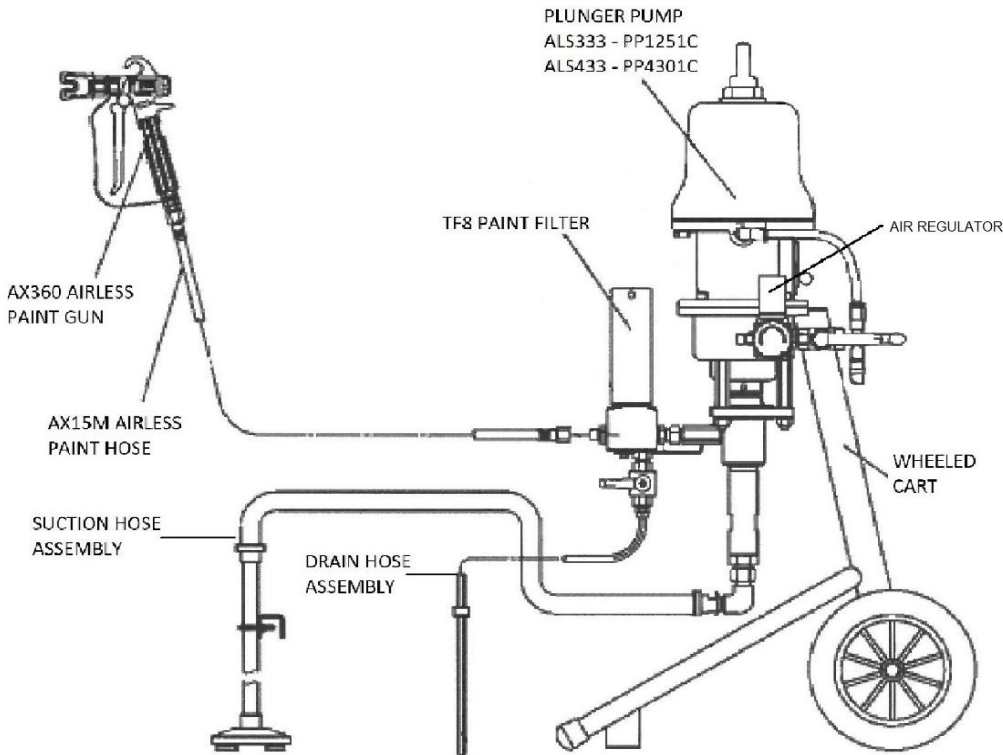

Updated: August 2021

ALS333

Airless Pump - Plunger Pump

ITEM NO.	PART NO.	DESCRIPTION	ITEM NO.	PART NO.	DESCRIPTION
	ALS333	Plunger Pump	9	94402640	Drain Hose Set
	AX360GUN	Airless Spray Gun	9-1	94017021	Cap Nut
	AX15M	Airless Paint Hose 15m	9-2	PJU02F	Hose Joint
			9-3	97372010	Hose Band
	TF8	Paint Filter	9-4	94473590	Drain Hose
1	94561670	Cylinder	9-5	94607560	Drain Pipe
2	94563670	Nut			
3	934569670	TF8 Filter Element Yellow Cap 100 Mesh Pk2			
3-1	AG100005000	TF8 Filter Element Red Cap 50 Mesh each			
3-2	UF000100	TF8 Filter Element Old Style Steel Cap 100 Mesh			
4	94564670	Centre Post Screw		PR5	Paint Regulator
5	94412120	Gasket TF8 Filter Base to Body			
6	N/A	Body		94302890	Wheeled Cart
9	94343310	Fluid Inlet Joint			
10	96990412	Plug for TF8 Body 1/4"			
11	96990413	Plug for TF8 3/8"			
13	94342780	Filter Stay			
15	96136610	Filter Stay Mounting Bolt & Washer			
16	94343780	Fluid Output Joint 1/4" x 3/8"			
3	94968752	Suction Hose & Filter Assembly			
3-2	94325551	Suction Pipe			
3-3	94360780	U Bolt			
3-4	94334001	Intake Pipe Stay			
3-5	97372026	Hose Band			
3-6	94321613	Intake Hose			
3-7	94935602	Suction Joint			
8	94637780	Pick Up Filter Complete			
8-1	94344780	Filter Body			
8-2	94345780	Filter 50 Mesh			
8-3	94346780	Intake Filter Retaining Spring			
7	94964691	ALS333 Air Regulator			
7-1	94302870	Gauge Only 1/8" Rear Mount			
7-3	96356100	Hex Socket Bolt			
7-4	94339790	Nipple G1/4M x R1/4M			
7-5	94302881	Mounting Plate			
7-6	96382042	Nut for 7-3			
7-7	94339800	Nipple R1/4 x R1/4MLP			
7-8	94302830	Ball Valve 1/4" FF with Exhaust Port			
7-9	94302840	Safety Valve G1/4 8 Bar			
7-10	94303100	T Piece Ridzione Conica 3/8" - 1/4"MF			
7-11	94302850	T Piece Maschio Central 1/4"			
7-12	94302860	Quick Joint 1/4" Male			