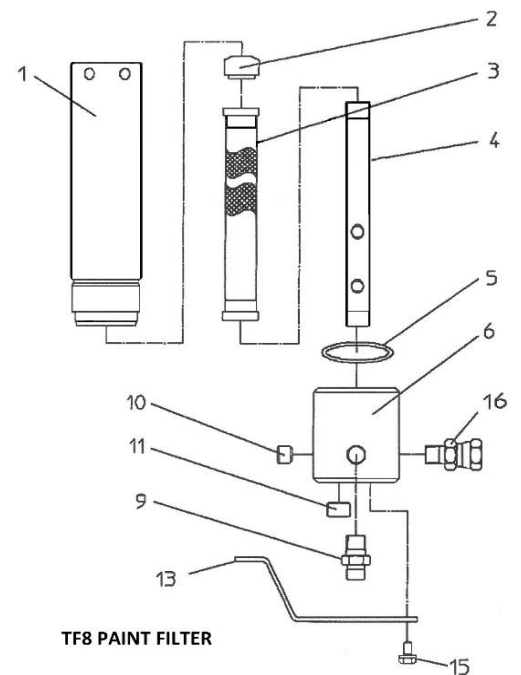

Updated: August 2021

ALS333

Airless Pump - Plunger Pump

ITEM NO.	PART NO.	DESCRIPTION	ITEM NO.	PART NO.	DESCRIPTION
	ALS333	Plunger Pump	9	94402640	Drain Hose Set
	AX360GUN	Airless Spray Gun	9-1	94017021	Cap Nut
	AX15M	Airless Paint Hose 15m	9-2	PJU02F	Hose Joint
			9-3	97372010	Hose Band
	TF8	Paint Filter	9-4	94473590	Drain Hose
1	94561670	Cylinder	9-5	94607560	Drain Pipe
2	94563670	Nut			
3	934569670	TF8 Filter Element Yellow Cap 100 Mesh Pk2			
3-1	AG100005000	TF8 Filter Element Red Cap 50 Mesh each			
3-2	UF000100	TF8 Filter Element Old Style Steel Cap 100 Mesh			
4	94564670	Centre Post Screw		PR5	Paint Regulator
5	94412120	Gasket TF8 Filter Base to Body			
6	N/A	Body		94302890	Wheeled Cart
9	94343310	Fluid Inlet Joint			
10	96990412	Plug for TF8 Body 1/4"			
11	96990413	Plug for TF8 3/8"			
13	94342780	Filter Stay			
15	96136610	Filter Stay Mounting Bolt & Washer			
16	94343780	Fluid Output Joint 1/4" x 3/8"			
3	94968752	Suction Hose & Filter Assembly			
3-2	94325551	Suction Pipe			
3-3	94360780	U Bolt			
3-4	94334001	Intake Pipe Stay			
3-5	97372026	Hose Band			
3-6	94321613	Intake Hose			
3-7	94935602	Suction Joint			
8	94637780	Pick Up Filter Complete			
8-1	94344780	Filter Body			
8-2	94345780	Filter 50 Mesh			
8-3	94346780	Intake Filter Retaining Spring			
7	94964691	ALS333 Air Regulator			
7-1	94302870	Gauge Only 1/8" Rear Mount			
7-3	96356100	Hex Socket Bolt			
7-4	94339790	Nipple G1/4M x R1/4M			
7-5	94302881	Mounting Plate			
7-6	96382042	Nut for 7-3			
7-7	94339800	Nipple R1/4 x R1/4MLP			
7-8	94302830	Ball Valve 1/4" FF with Exhaust Port			
7-9	94302840	Safety Valve G1/4 8 Bar			
7-10	94303100	T Piece Ridzione Conica 3/8" - 1/4"MF			
7-11	94302850	T Piece Maschio Central 1/4"			
7-12	94302860	Quick Joint 1/4" Male			