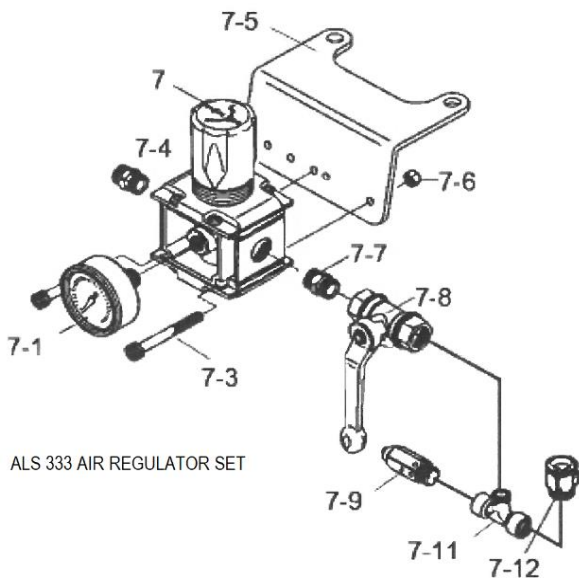

Updated: August 2021

ALS333

Airless Pump - Plunger Pump

ITEM NO.	PART NO.	DESCRIPTION	ITEM NO.	PART NO.	DESCRIPTION
	ALS333	Plunger Pump	9	94402640	Drain Hose Set
	AX360GUN	Airless Spray Gun	9-1	94017021	Cap Nut
	AX15M	Airless Paint Hose 15m	9-2	PJU02F	Hose Joint
			9-3	97372010	Hose Band
	TF8	Paint Filter	9-4	94473590	Drain Hose
1	94561670	Cylinder	9-5	94607560	Drain Pipe
2	94563670	Nut			
3	934569670	TF8 Filter Element Yellow Cap 100 Mesh Pk2			
3-1	AG100005000	TF8 Filter Element Red Cap 50 Mesh each			
3-2	UF000100	TF8 Filter Element Old Style Steel Cap 100 Mesh			
4	94564670	Centre Post Screw		PR5	Paint Regulator
5	94412120	Gasket TF8 Filter Base to Body			
6	N/A	Body		94302890	Wheeled Cart
9	94343310	Fluid Inlet Joint			
10	96990412	Plug for TF8 Body 1/4"			
11	96990413	Plug for TF8 3/8"			
13	94342780	Filter Stay			
15	96136610	Filter Stay Mounting Bolt & Washer			
16	94343780	Fluid Output Joint 1/4" x 3/8"			
3	94968752	Suction Hose & Filter Assembly			
3-2	94325551	Suction Pipe			
3-3	94360780	U Bolt			
3-4	94334001	Intake Pipe Stay			
3-5	97372026	Hose Band			
3-6	94321613	Intake Hose			
3-7	94935602	Suction Joint			
8	94637780	Pick Up Filter Complete			
8-1	94344780	Filter Body			
8-2	94345780	Filter 50 Mesh			
8-3	94346780	Intake Filter Retaining Spring			
7	94964691	ALS333 Air Regulator			
7-1	94302870	Gauge Only 1/8" Rear Mount			
7-3	96356100	Hex Socket Bolt			
7-4	94339790	Nipple G1/4M x R1/4M			
7-5	94302881	Mounting Plate			
7-6	96382042	Nut for 7-3			
7-7	94339800	Nipple R1/4 x R1/4MLP			
7-8	94302830	Ball Valve 1/4" FF with Exhaust Port			
7-9	94302840	Safety Valve G1/4 8 Bar			
7-10	94303100	T Piece Ridzione Conica 3/8" - 1/4"MF			
7-11	94302850	T Piece Maschio Central 1/4"			
7-12	94302860	Quick Joint 1/4" Male			