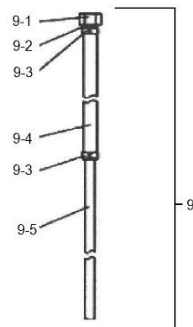

Updated: August 2021

SUCTION HOSE & FILTER ASSEMBLY

DRAIN HOSE ASSEMBLY

ALS 333 AIR REGULATOR SET

TF8-B Paint Filter

ALS333

Airless Pump - Plunger Pump

ITEM NO.	PART NO.	DESCRIPTION	ITEM NO.	PART NO.	DESCRIPTION
	ALS333	Plunger Pump	9	94402640	Drain Hose Set
	AX360GUN	Airless Spray Gun	9-1	94017021	Cap Nut
	AX15M	Airless Paint Hose 15m	9-2	PJU02F	Hose Joint
			9-3	97372010	Hose Band
	TF8-B	Paint Filter	9-4	94473590	Drain Hose
1	94561670	Cylinder	9-5	94607560	Drain Pipe
2	94563670	Nut			
3-1	94569670	TF8-B Filter Element 100 Mesh			
4	94564670	Centre Post Screw			
5	94412120	Gasket TF8-B Filter Base to Body			
6	N/A	Body		PR5	Paint Regulator
8	96859002	Union			
9	94343310	Fluid Inlet Joint		94302890	Wheeled Cart
10	96990412	Plug for TF8-B Body			
11	96859505	Nipple			
12	94341780	Drain Valve			
13	94564660	Hose Joint			
3	94968752	Fluid Output Joint 1/4" x 3/8"			
3-2	94325551	Suction Pipe			
3-3	94360780	U Bolt			
3-4	94334001	Intake Pipe Stay			
3-5	97372026	Hose Band			
3-6	94321613	Intake Hose			
3-7	94935602	Suction Joint			
8	94637780	Pick Up Filter Complete			
8-1	94344780	Filter Body			
8-2	94345780	Filter 50 Mesh			
8-3	94346780	Intake Filter Retaining Spring			
7	94964691	ALS333 Air Regulator			
7-1	94302870	Gauge Only 1/8" Rear Mount			
7-3	96356100	Hex Socket Bolt			
7-4	94339790	Nipple G1/4M x R1/4M			
7-5	94302881	Mounting Plate			
7-6	96382042	Nut for 7-3			
7-7	94339800	Nipple R1/4 x R1/4MLP			
7-8	94302830	Ball Valve 1/4" FF with Exhaust Port			
7-9	94302840	Safety Valve G1/4 8 Bar			
7-10	94303100	T Piece Ridzione Conica 3/8" - 1/4"MF			
7-11	94302850	T Piece Maschio Central 1/4"			
7-12	94302860	Quick Joint 1/4" Male			