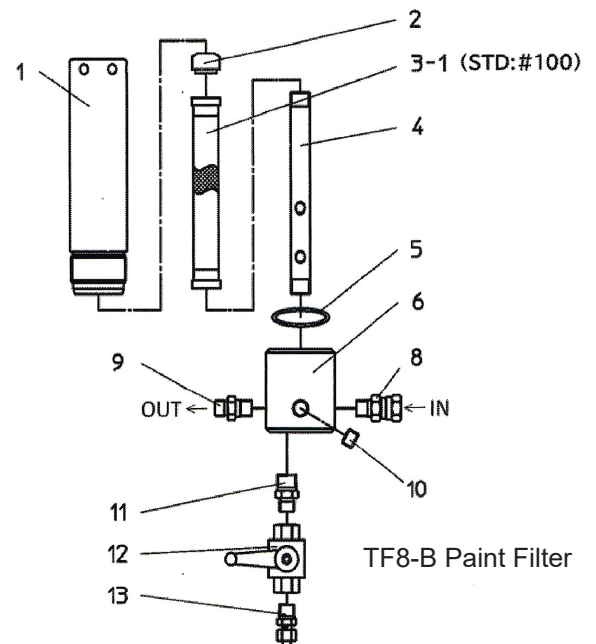

Updated: August 2021

SUCTION HOSE & FILTER ASSEMBLY

DRAIN HOSE ASSEMBLY

ALS 333 AIR REGULATOR SET

TF8-B Paint Filter

ALS333

Airless Pump - Plunger Pump

ITEM NO.	PART NO.	DESCRIPTION	ITEM NO.	PART NO.	DESCRIPTION
	ALS333	Plunger Pump	9	94402640	Drain Hose Set
	AX360GUN	Airless Spray Gun	9-1	94017021	Cap Nut
	AX15M	Airless Paint Hose 15m	9-2	PJU02F	Hose Joint
			9-3	97372010	Hose Band
	TF8-B	Paint Filter	9-4	94473590	Drain Hose
1	94561670	Cylinder	9-5	94607560	Drain Pipe
2	94563670	Nut			
3-1	94569670	TF8-B Filter Element 100 Mesh			
4	94564670	Centre Post Screw			
5	94412120	Gasket TF8-B Filter Base to Body			
6	N/A	Body		PR5	Paint Regulator
8	96859002	Union			
9	94343310	Fluid Inlet Joint		94302890	Wheeled Cart
10	96990412	Plug for TF8-B Body			
11	96859505	Nipple			
12	94341780	Drain Valve			
13	94564660	Hose Joint			
3	94968752	Fluid Output Joint 1/4" x 3/8"			
3-2	94325551	Suction Pipe			
3-3	94360780	U Bolt			
3-4	94334001	Intake Pipe Stay			
3-5	97372026	Hose Band			
3-6	94321613	Intake Hose			
3-7	94935602	Suction Joint			
8	94637780	Pick Up Filter Complete			
8-1	94344780	Filter Body			
8-2	94345780	Filter 50 Mesh			
8-3	94346780	Intake Filter Retaining Spring			
7	94964691	ALS333 Air Regulator			
7-1	94302870	Gauge Only 1/8" Rear Mount			
7-3	96356100	Hex Socket Bolt			
7-4	94339790	Nipple G1/4M x R1/4M			
7-5	94302881	Mounting Plate			
7-6	96382042	Nut for 7-3			
7-7	94339800	Nipple R1/4 x R1/4MLP			
7-8	94302830	Ball Valve 1/4" FF with Exhaust Port			
7-9	94302840	Safety Valve G1/4 8 Bar			
7-10	94303100	T Piece Ridzione Conica 3/8" - 1/4"MF			
7-11	94302850	T Piece Maschio Central 1/4"			
7-12	94302860	Quick Joint 1/4" Male			