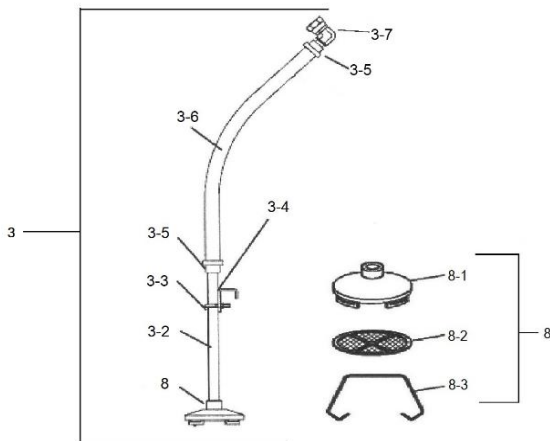

Updated: August 2021

SUCTION HOSE & FILTER ASSEMBLY

DRAIN HOSE ASSEMBLY

ALS 333 AIR REGULATOR SET

TF8-B Paint Filter

ALS333

Airless Pump - Plunger Pump

ITEM NO.	PART NO.	DESCRIPTION	ITEM NO.	PART NO.	DESCRIPTION
	ALS333	Plunger Pump	9	94402640	Drain Hose Set
	AX360GUN	Airless Spray Gun	9-1	94017021	Cap Nut
	AX15M	Airless Paint Hose 15m	9-2	PJU02F	Hose Joint
			9-3	97372010	Hose Band
	TF8-B	Paint Filter	9-4	94473590	Drain Hose
1	94561670	Cylinder	9-5	94607560	Drain Pipe
2	94563670	Nut			
3-1	94569670	TF8-B Filter Element 100 Mesh			
4	94564670	Centre Post Screw			
5	94412120	Gasket TF8-B Filter Base to Body			
6	N/A	Body		PR5	Paint Regulator
8	96859002	Union			
9	94343310	Fluid Inlet Joint		94302890	Wheeled Cart
10	96990412	Plug for TF8-B Body			
11	96859505	Nipple			
12	94341780	Drain Valve			
13	94564660	Hose Joint			
3	94968752	Fluid Output Joint 1/4" x 3/8"			
3-2	94325551	Suction Pipe			
3-3	94360780	U Bolt			
3-4	94334001	Intake Pipe Stay			
3-5	97372026	Hose Band			
3-6	94321613	Intake Hose			
3-7	94935602	Suction Joint			
8	94637780	Pick Up Filter Complete			
8-1	94344780	Filter Body			
8-2	94345780	Filter 50 Mesh			
8-3	94346780	Intake Filter Retaining Spring			
7	94964691	ALS333 Air Regulator			
7-1	94302870	Gauge Only 1/8" Rear Mount			
7-3	96356100	Hex Socket Bolt			
7-4	94339790	Nipple G1/4M x R1/4M			
7-5	94302881	Mounting Plate			
7-6	96382042	Nut for 7-3			
7-7	94339800	Nipple R1/4 x R1/4MLP			
7-8	94302830	Ball Valve 1/4" FF with Exhaust Port			
7-9	94302840	Safety Valve G1/4 8 Bar			
7-10	94303100	T Piece Ridzione Conica 3/8" - 1/4"MF			
7-11	94302850	T Piece Maschio Central 1/4"			
7-12	94302860	Quick Joint 1/4" Male			