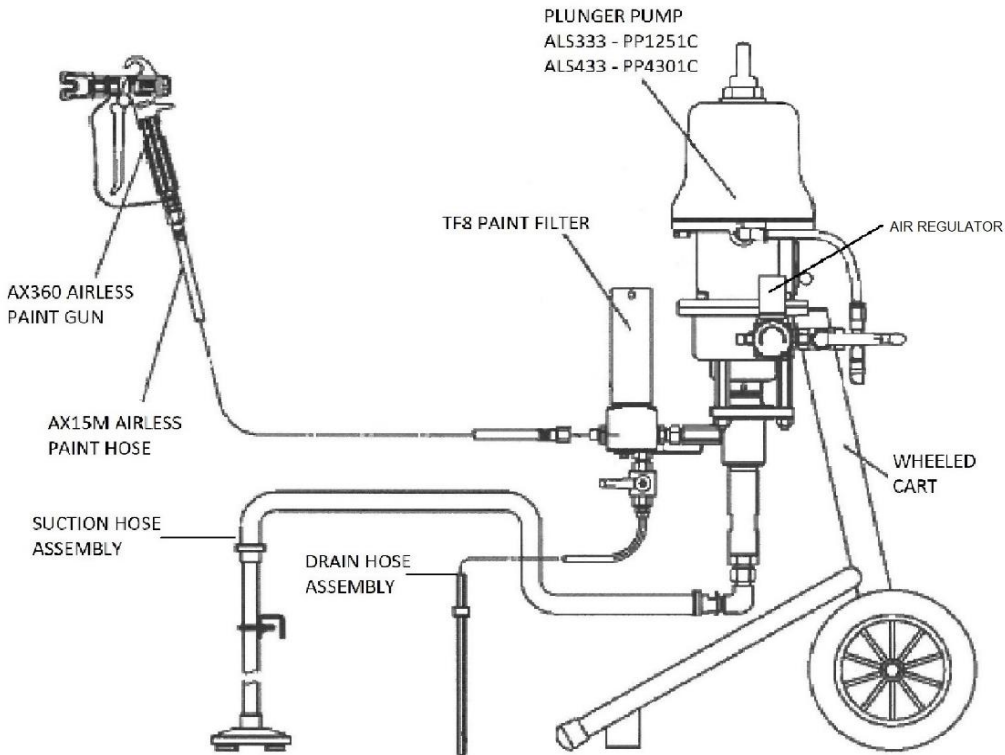

Updated: August 2021

SUCTION HOSE & FILTER ASSEMBLY

DRAIN HOSE ASSEMBLY

ALS 333 AIR REGULATOR SET

TF8-B Paint Filter

ALS333

Airless Pump - Plunger Pump

ITEM NO.	PART NO.	DESCRIPTION	ITEM NO.	PART NO.	DESCRIPTION
	ALS333	Plunger Pump	9	94402640	Drain Hose Set
	AX360GUN	Airless Spray Gun	9-1	94017021	Cap Nut
	AX15M	Airless Paint Hose 15m	9-2	PJU02F	Hose Joint
			9-3	97372010	Hose Band
	TF8-B	Paint Filter	9-4	94473590	Drain Hose
1	94561670	Cylinder	9-5	94607560	Drain Pipe
2	94563670	Nut			
3-1	94569670	TF8-B Filter Element 100 Mesh			
4	94564670	Centre Post Screw			
5	94412120	Gasket TF8-B Filter Base to Body			
6	N/A	Body		PR5	Paint Regulator
8	96859002	Union			
9	94343310	Fluid Inlet Joint		94302890	Wheeled Cart
10	96990412	Plug for TF8-B Body			
11	96859505	Nipple			
12	94341780	Drain Valve			
13	94564660	Hose Joint			
3	94968752	Fluid Output Joint 1/4" x 3/8"			
3-2	94325551	Suction Pipe			
3-3	94360780	U Bolt			
3-4	94334001	Intake Pipe Stay			
3-5	97372026	Hose Band			
3-6	94321613	Intake Hose			
3-7	94935602	Suction Joint			
8	94637780	Pick Up Filter Complete			
8-1	94344780	Filter Body			
8-2	94345780	Filter 50 Mesh			
8-3	94346780	Intake Filter Retaining Spring			
7	94964691	ALS333 Air Regulator			
7-1	94302870	Gauge Only 1/8" Rear Mount			
7-3	96356100	Hex Socket Bolt			
7-4	94339790	Nipple G1/4M x R1/4M			
7-5	94302881	Mounting Plate			
7-6	96382042	Nut for 7-3			
7-7	94339800	Nipple R1/4 x R1/4MLP			
7-8	94302830	Ball Valve 1/4" FF with Exhaust Port			
7-9	94302840	Safety Valve G1/4 8 Bar			
7-10	94303100	T Piece Ridzione Conica 3/8" - 1/4"MF			
7-11	94302850	T Piece Maschio Central 1/4"			
7-12	94302860	Quick Joint 1/4" Male			