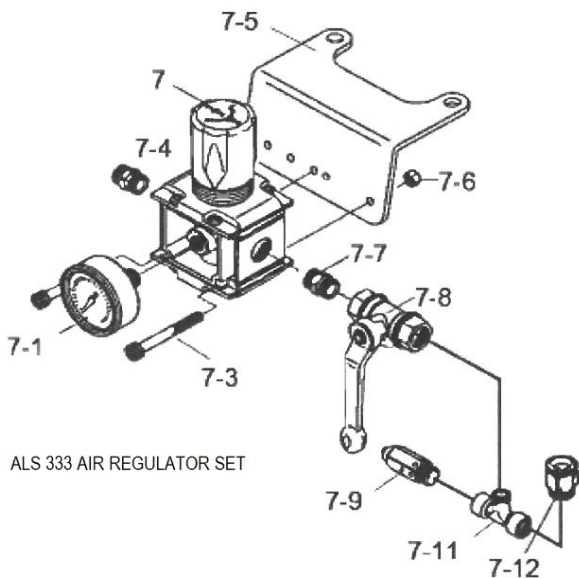

Updated: August 2021

SUCTION HOSE & FILTER ASSEMBLY

DRAIN HOSE ASSEMBLY

ALS 333 AIR REGULATOR SET

TF8-B Paint Filter

ALS333

Airless Pump - Plunger Pump

ITEM NO.	PART NO.	DESCRIPTION	ITEM NO.	PART NO.	DESCRIPTION
	ALS333	Plunger Pump	9	94402640	Drain Hose Set
	AX360GUN	Airless Spray Gun	9-1	94017021	Cap Nut
	AX15M	Airless Paint Hose 15m	9-2	PJU02F	Hose Joint
			9-3	97372010	Hose Band
	TF8-B	Paint Filter	9-4	94473590	Drain Hose
1	94561670	Cylinder	9-5	94607560	Drain Pipe
2	94563670	Nut			
3-1	94569670	TF8-B Filter Element 100 Mesh			
4	94564670	Centre Post Screw			
5	94412120	Gasket TF8-B Filter Base to Body			
6	N/A	Body		PR5	Paint Regulator
8	96859002	Union			
9	94343310	Fluid Inlet Joint		94302890	Wheeled Cart
10	96990412	Plug for TF8-B Body			
11	96859505	Nipple			
12	94341780	Drain Valve			
13	94564660	Hose Joint			
3	94968752	Fluid Output Joint 1/4" x 3/8"			
3-2	94325551	Suction Pipe			
3-3	94360780	U Bolt			
3-4	94334001	Intake Pipe Stay			
3-5	97372026	Hose Band			
3-6	94321613	Intake Hose			
3-7	94935602	Suction Joint			
8	94637780	Pick Up Filter Complete			
8-1	94344780	Filter Body			
8-2	94345780	Filter 50 Mesh			
8-3	94346780	Intake Filter Retaining Spring			
7	94964691	ALS333 Air Regulator			
7-1	94302870	Gauge Only 1/8" Rear Mount			
7-3	96356100	Hex Socket Bolt			
7-4	94339790	Nipple G1/4M x R1/4M			
7-5	94302881	Mounting Plate			
7-6	96382042	Nut for 7-3			
7-7	94339800	Nipple R1/4 x R1/4MLP			
7-8	94302830	Ball Valve 1/4" FF with Exhaust Port			
7-9	94302840	Safety Valve G1/4 8 Bar			
7-10	94303100	T Piece Ridzione Conica 3/8" - 1/4"MF			
7-11	94302850	T Piece Maschio Central 1/4"			
7-12	94302860	Quick Joint 1/4" Male			