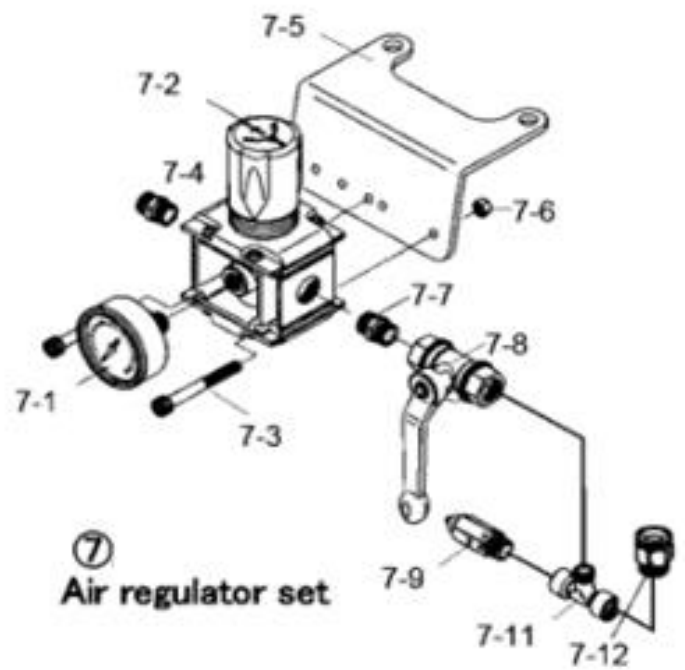

ALS123B Airless Pump - Plunger Pump

ITEM NO.	PART NO.	DESCRIPTION	ITEM NO.	PART NO.	DESCRIPTION
1	94401051	Air Cylinder	36	96634060	O Ring #
2	94437050	Cap Nut	37	96800481	Elbow Union
3	94444050	Washer	38	94405051	Exhaust Cover
4	94447080	Packing	39	94402050	Packing #
5	96470806	Washer	40	96154073	Screw 4x35
6	96630022	O Ring #	41	96500406	Spring Washer
7	94457081	Interlock Brush	42	96136614	Bolt
8	94488051	Block	44	94492050	Spindle Set
9	94406051	Guide Plate	45	94943051	Body Assembly
10	94400070	Seat Block	46	96552066	Split Pin
11	96634045	O Ring #	47	94414050	Union
12	94430090	Connecting Rod	48	94441050	V Packing Female *
13	94429050	Rod	51	94443051	V Gasket Support 1 *
14	94439051	Packing Holder	52	94432060	Suction Body
15	94471060	Sleeve 2	54	94941051	Valve Holder
16	96382086	Hexagon Nut	55	94434052	Suction Tube
17	96500806	Spring Washer	56	94420600	Pin 2
18	94447091	Packing 5 *	57	96131308	Screw
19	96662020	Ball *	59	94488061	Block Holder
20	94443060	V Packing Male Adaptor *	60	94933640	Interlock Piece (2pcs)
23	94441061	V Shaped Washer	61	94934640	Interlock End Piece (2pcs)
24	94447600	Packing Upper *	62	94428050	Washer
25	96662040	Ball *	63	94412060	Spring
26	94940050	Valve Adaptor *	64	94458070	Cap
31	94492050	Spindle Set *	65	94438081	Joint
32	96613240	Stopper	66	96806480	Sleeve
33	94444090	Washer	67	96805480	Joint Nut
34	94930640	Packing (2pcs)	68	94486052	Hose
35	94459051	Stopper	70	94942050	Upper V Packing * ^
			71	94945050	Lower V Packing Set * ^
			#	ALS123.RSK	Reservice Kit includes items marked #
			*	KPA123ST	Pump Maintenance Kit
			^	KPA123OR	V Packing Kit

Updated: August 2021

ALS123B Airless Pump - Plunger Pump