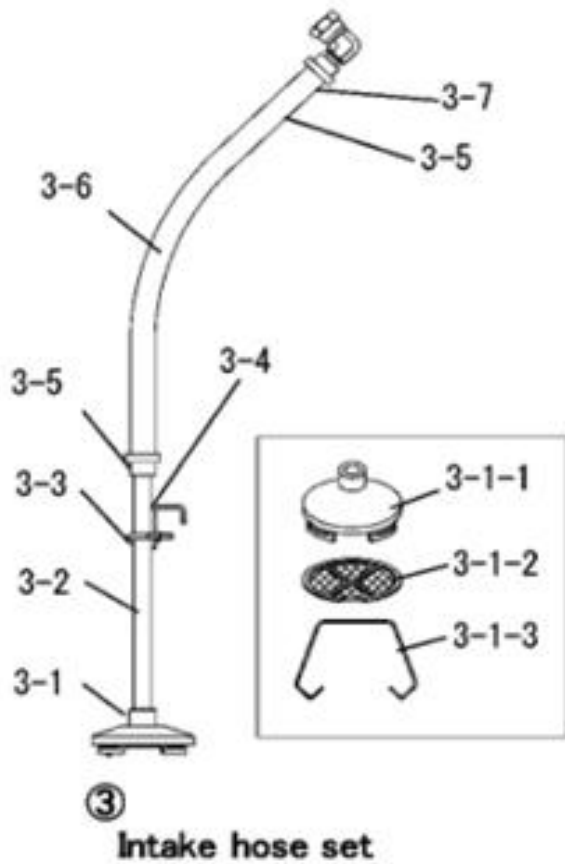

ALS123B Airless Pump - Plunger Pump

ITEM NO.	PART NO.	DESCRIPTION	ITEM NO.	PART NO.	DESCRIPTION
1	94401051	Air Cylinder	36	96634060	O Ring #
2	94437050	Cap Nut	37	96800481	Elbow Union
3	94444050	Washer	38	94405051	Exhaust Cover
4	94447080	Packing	39	94402050	Packing #
5	96470806	Washer	40	96154073	Screw 4x35
6	96630022	O Ring #	41	96500406	Spring Washer
7	94457081	Interlock Brush	42	96136614	Bolt
8	94488051	Block	44	94492050	Spindle Set
9	94406051	Guide Plate	45	94943051	Body Assembly
10	94400070	Seat Block	46	96552066	Split Pin
11	96634045	O Ring #	47	94414050	Union
12	94430090	Connecting Rod	48	94441050	V Packing Female *
13	94429050	Rod	51	94443051	V Gasket Support 1 *
14	94439051	Packing Holder	52	94432060	Suction Body
15	94471060	Sleeve 2	54	94941051	Valve Holder
16	96382086	Hexagon Nut	55	94434052	Suction Tube
17	96500806	Spring Washer	56	94420600	Pin 2
18	94447091	Packing 5 *	57	96131308	Screw
19	96662020	Ball *	59	94488061	Block Holder
20	94443060	V Packing Male Adaptor *	60	94933640	Interlock Piece (2pcs)
23	94441061	V Shaped Washer	61	94934640	Interlock End Piece (2pcs)
24	94447600	Packing Upper *	62	94428050	Washer
25	96662040	Ball *	63	94412060	Spring
26	94940050	Valve Adaptor *	64	94458070	Cap
31	94492050	Spindle Set *	65	94438081	Joint
32	96613240	Stopper	66	96806480	Sleeve
33	94444090	Washer	67	96805480	Joint Nut
34	94930640	Packing (2pcs)	68	94486052	Hose
35	94459051	Stopper	70	94942050	Upper V Packing * ^
			71	94945050	Lower V Packing Set * ^
			#	ALS123.RSK	Reservice Kit includes items marked #
			*	KPA123ST	Pump Maintenance Kit
			^	KPA123OR	V Packing Kit

Updated: August 2021

ALS123B Airless Pump - Plunger Pump