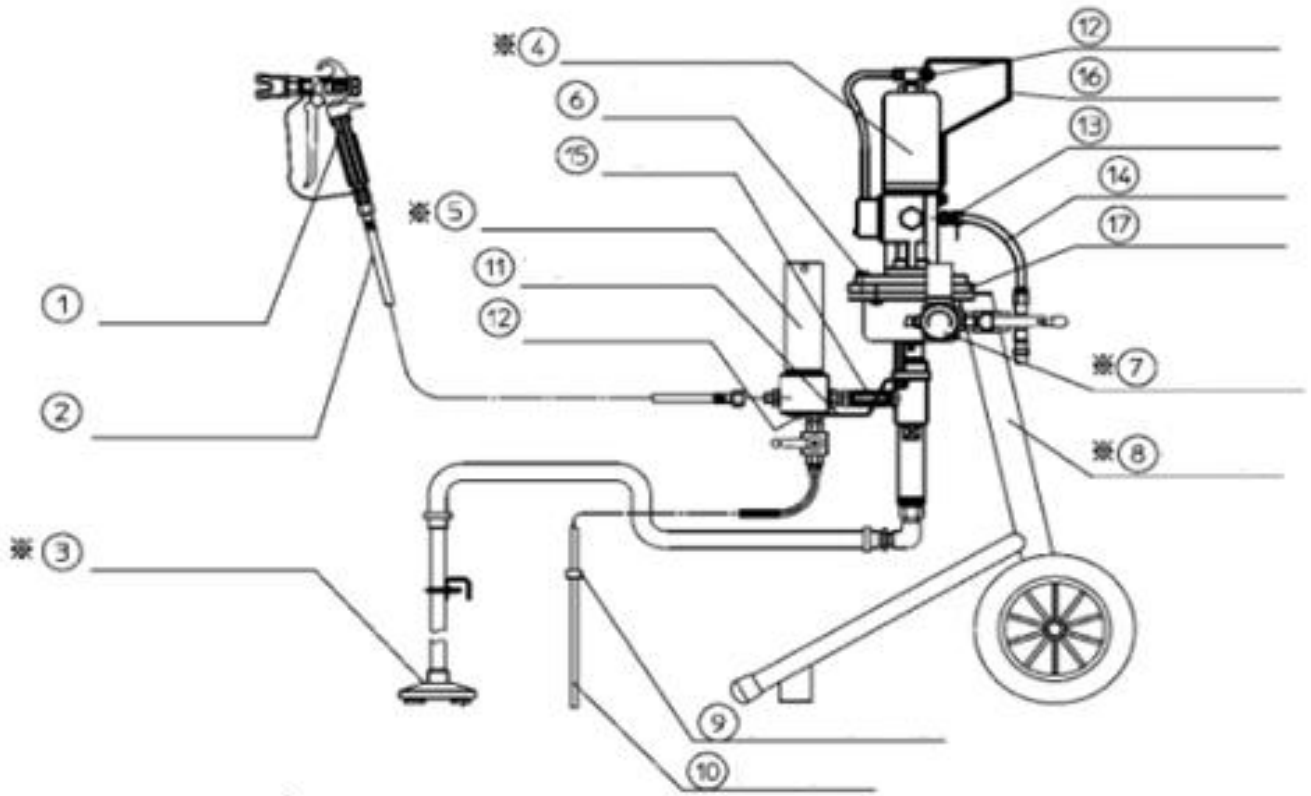

ALS123B Airless Pump - Plunger Pump

ITEM NO.	PART NO.	DESCRIPTION	ITEM NO.	PART NO.	DESCRIPTION
1	94401051	Air Cylinder	36	96634060	O Ring #
2	94437050	Cap Nut	37	96800481	Elbow Union
3	94444050	Washer	38	94405051	Exhaust Cover
4	94447080	Packing	39	94402050	Packing #
5	96470806	Washer	40	96154073	Screw 4x35
6	96630022	O Ring #	41	96500406	Spring Washer
7	94457081	Interlock Brush	42	96136614	Bolt
8	94488051	Block	44	94492050	Spindle Set
9	94406051	Guide Plate	45	94943051	Body Assembly
10	94400070	Seat Block	46	96552066	Split Pin
11	96634045	O Ring #	47	94414050	Union
12	94430090	Connecting Rod	48	94441050	V Packing Female *
13	94429050	Rod	51	94443051	V Gasket Support 1 *
14	94439051	Packing Holder	52	94432060	Suction Body
15	94471060	Sleeve 2	54	94941051	Valve Holder
16	96382086	Hexagon Nut	55	94434052	Suction Tube
17	96500806	Spring Washer	56	94420600	Pin 2
18	94447091	Packing 5 *	57	96131308	Screw
19	96662020	Ball *	59	94488061	Block Holder
20	94443060	V Packing Male Adaptor *	60	94933640	Interlock Piece (2pcs)
23	94441061	V Shaped Washer	61	94934640	Interlock End Piece (2pcs)
24	94447600	Packing Upper *	62	94428050	Washer
25	96662040	Ball *	63	94412060	Spring
26	94940050	Valve Adaptor *	64	94458070	Cap
31	94492050	Spindle Set *	65	94438081	Joint
32	96613240	Stopper	66	96806480	Sleeve
33	94444090	Washer	67	96805480	Joint Nut
34	94930640	Packing (2pcs)	68	94486052	Hose
35	94459051	Stopper	70	94942050	Upper V Packing * ^
			71	94945050	Lower V Packing Set * ^
			#	ALS123.RSK	Reservice Kit includes items marked #
			*	KPA123ST	Pump Maintenance Kit
			^	KPA123OR	V Packing Kit

Updated: August 2021

ALS123B Airless Pump - Plunger Pump