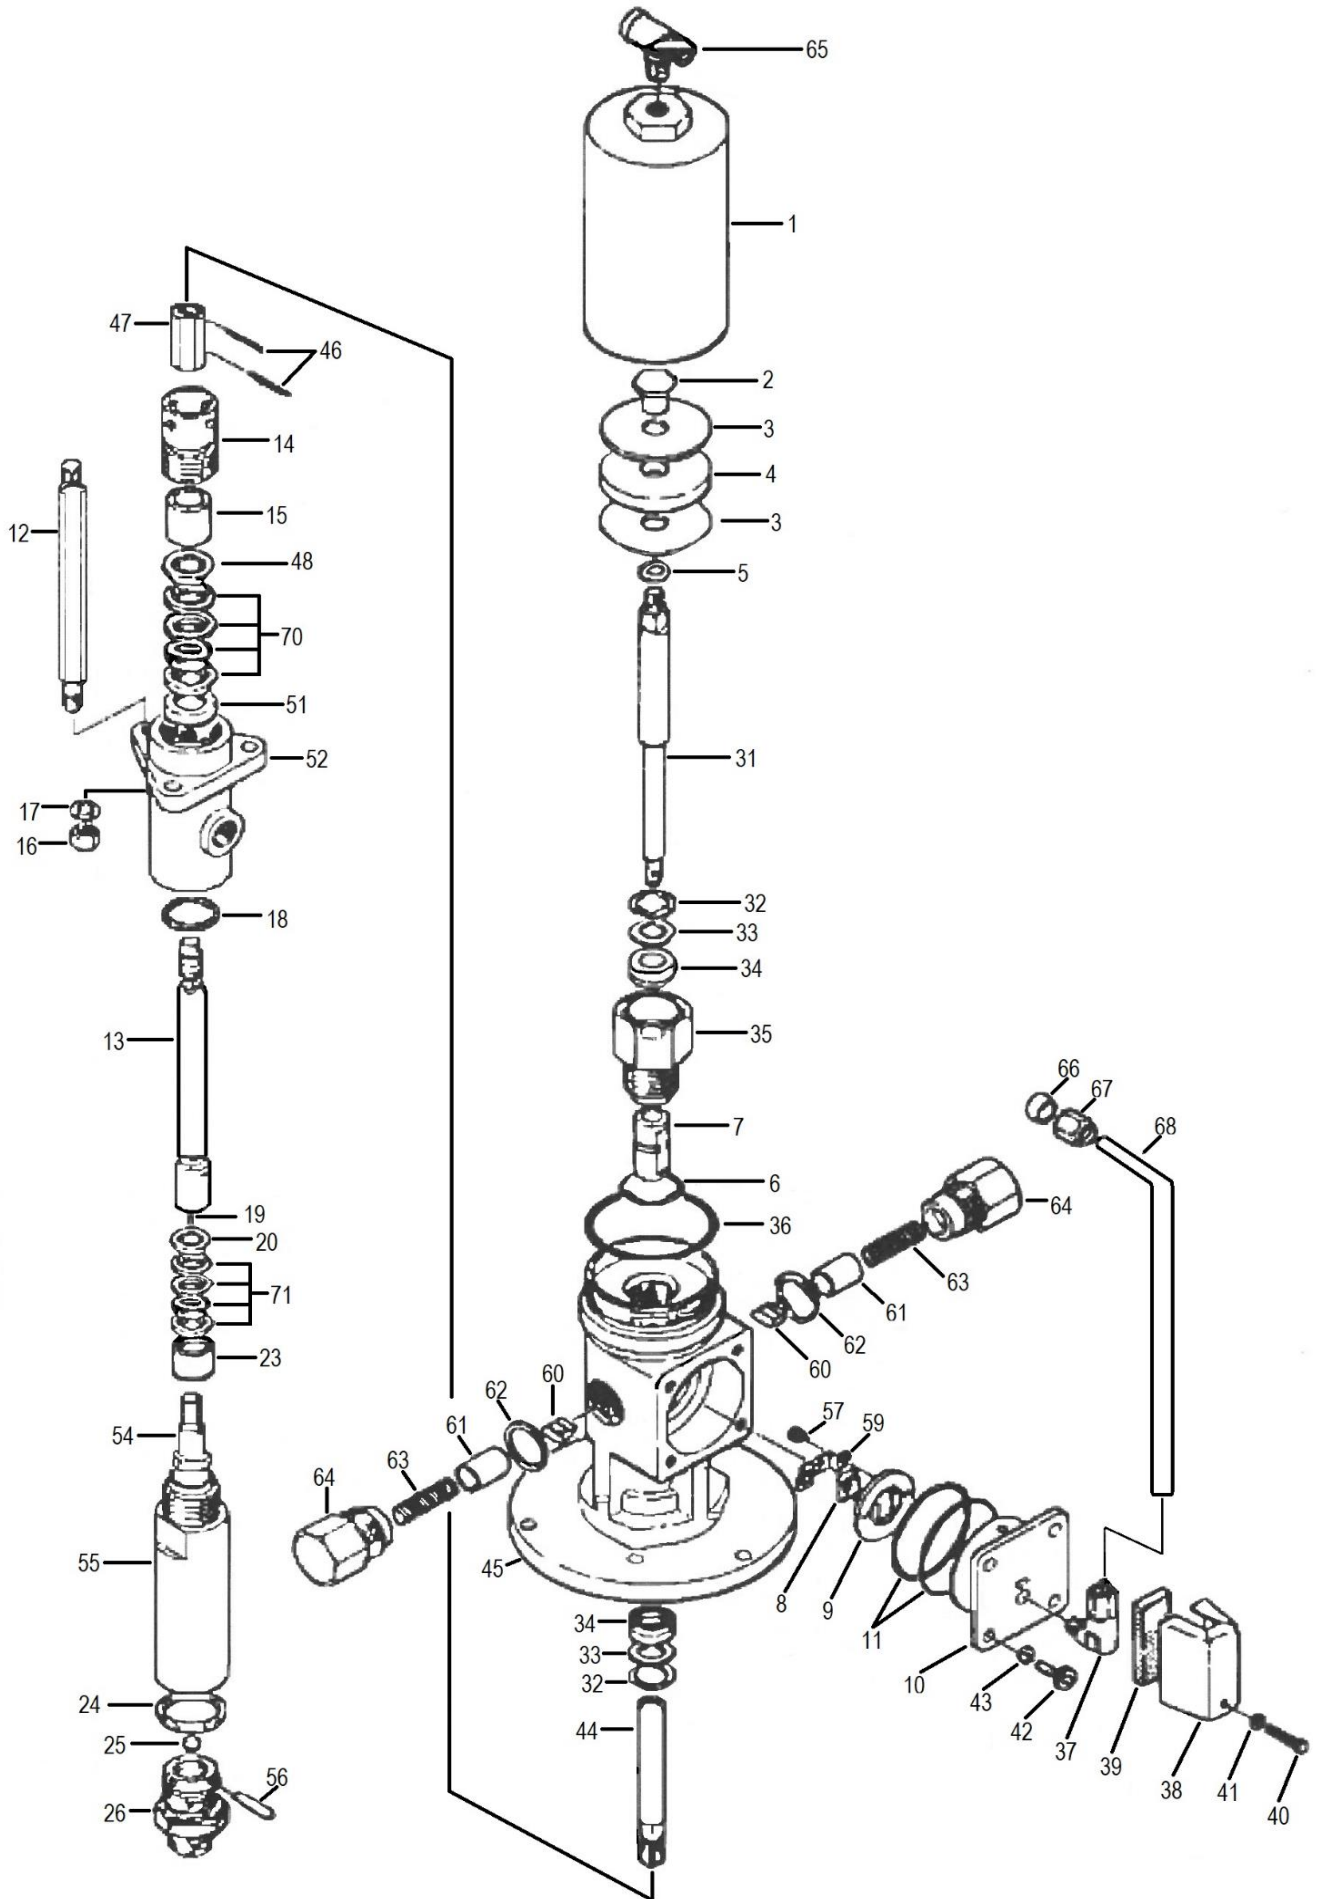

# ALS123B Airless Pump - Plunger Pump

ITEM NO.	PART NO.	DESCRIPTION	ITEM NO.	PART NO.	DESCRIPTION
1	94401051	Air Cylinder	36	96634060	O Ring #
2	94437050	Cap Nut	37	96800481	Elbow Union
3	94444050	Washer	38	94405051	Exhaust Cover
4	94447080	Packing	39	94402050	Packing #
5	96470806	Washer	40	96154073	Screw 4x35
6	96630022	O Ring #	41	96500406	Spring Washer
7	94457081	Interlock Brush	42	96136614	Bolt
8	94488051	Block	44	94492050	Spindle Set
9	94406051	Guide Plate	45	94943051	Body Assembly
10	94400070	Seat Block	46	96552066	Split Pin
11	96634045	O Ring #	47	94414050	Union
12	94430090	Connecting Rod	48	94441050	V Packing Female *
13	94429050	Rod	51	94443051	V Gasket Support 1 *
14	94439051	Packing Holder	52	94432060	Suction Body
15	94471060	Sleeve 2	54	94941051	Valve Holder
16	96382086	Hexagon Nut	55	94434052	Suction Tube
17	96500806	Spring Washer	56	94420600	Pin 2
18	94447091	Packing 5 *	57	96131308	Screw
19	96662020	Ball *	59	94488061	Block Holder
20	94443060	V Packing Male Adaptor *	60	94933640	Interlock Piece (2pcs)
23	94441061	V Shaped Washer	61	94934640	Interlock End Piece (2pcs)
24	94447600	Packing Upper *	62	94428050	Washer
25	96662040	Ball *	63	94412060	Spring
26	94940050	Valve Adaptor *	64	94458070	Cap
31	94492050	Spindle Set *	65	94438081	Joint
32	96613240	Stopper	66	96806480	Sleeve
33	94444090	Washer	67	96805480	Joint Nut
34	94930640	Packing (2pcs)	68	94486052	Hose
35	94459051	Stopper	70	94942050	Upper V Packing * ^
			71	94945050	Lower V Packing Set * ^
			#	ALS123.RSK	Reservice Kit includes items marked #
			*	KPA123ST	Pump Maintenance Kit
			^	KPA123OR	V Packing Kit