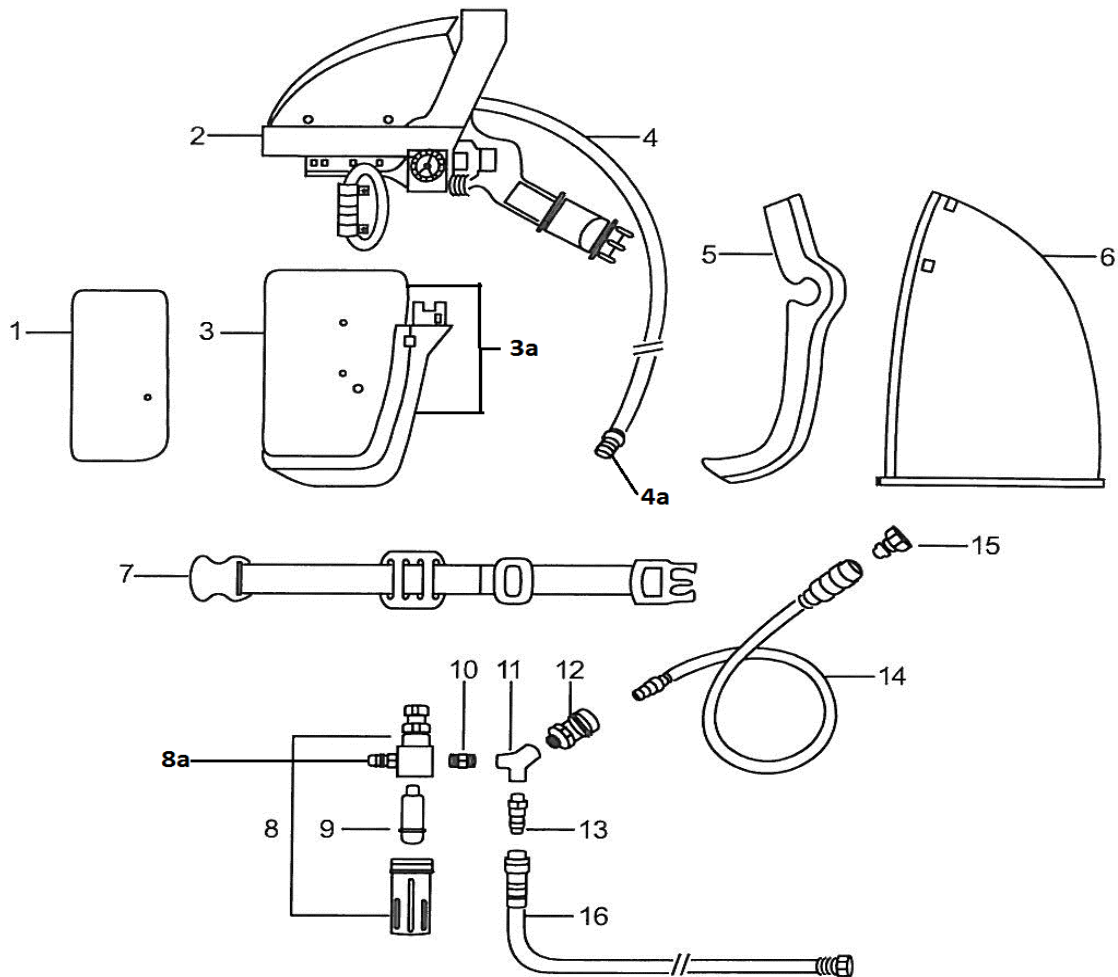

AF2109CFRC AIRFED MASK KIT

ITEM NO.	PART NO.	DESCRIPTION	ITEM NO.	PART NO.	DESCRIPTION
1	AF2112K10	Visor Cover Pkt 10	14,15	GH12	Flexible Spraygun Hose 1.2m with QR Fittings
2,3,4,5	AF2010HEAD	Head/ Visor Assembly (w/o nape & visor cover)	15	HLP.02FF	QR Adapter 1/4 F
3	AF2010V	Face Visor Only suits upward flow mask	16	AFBH10	Air Breathing Hose with QR Lock Coupling & Nut/ Tail Fitting
3a	AF2010CHIN	Chinguard & Visor suits upward flow mask			
4	AF2010DIFF	Diffuser & Hose Assembly - Downward flow			
4a	21SSTF06MX	Plug - Rectus			
5	AF2101	Hygiene Kit, Fabric Face & Foam brow seal		CFR112	Filter/ Reg/ Coalescer 5 micron
6	AF2103	Nape / Head Cover		CAR112	Carbon Filter Unit 3rd Stage
7	AF2003	Adjustable Waist Belt			
7-13	AF2107C	Waist Belt, Filter Reg & fittings Assembly		97801731	CFR112 1st Stage Filter Element 5 micron
8,9	AF2107	Carbon Filter Regulator		97801982	CFR112 2nd Stage Filter Element 0.01 micron
8a	21KSAW13MP	Coupling - Rectus		29PC39/112	CFRC112 3rd Stage Carbon Filter
9	AF2006	Replacement Carbon Filter			
10	441	Nipple 1/4 M			
11	498	Y Piece 1/4 F			
12	HLS.02M	QR Coupling 1/4 M			
13	HLP.02M	QR Adapter 1/4 M			